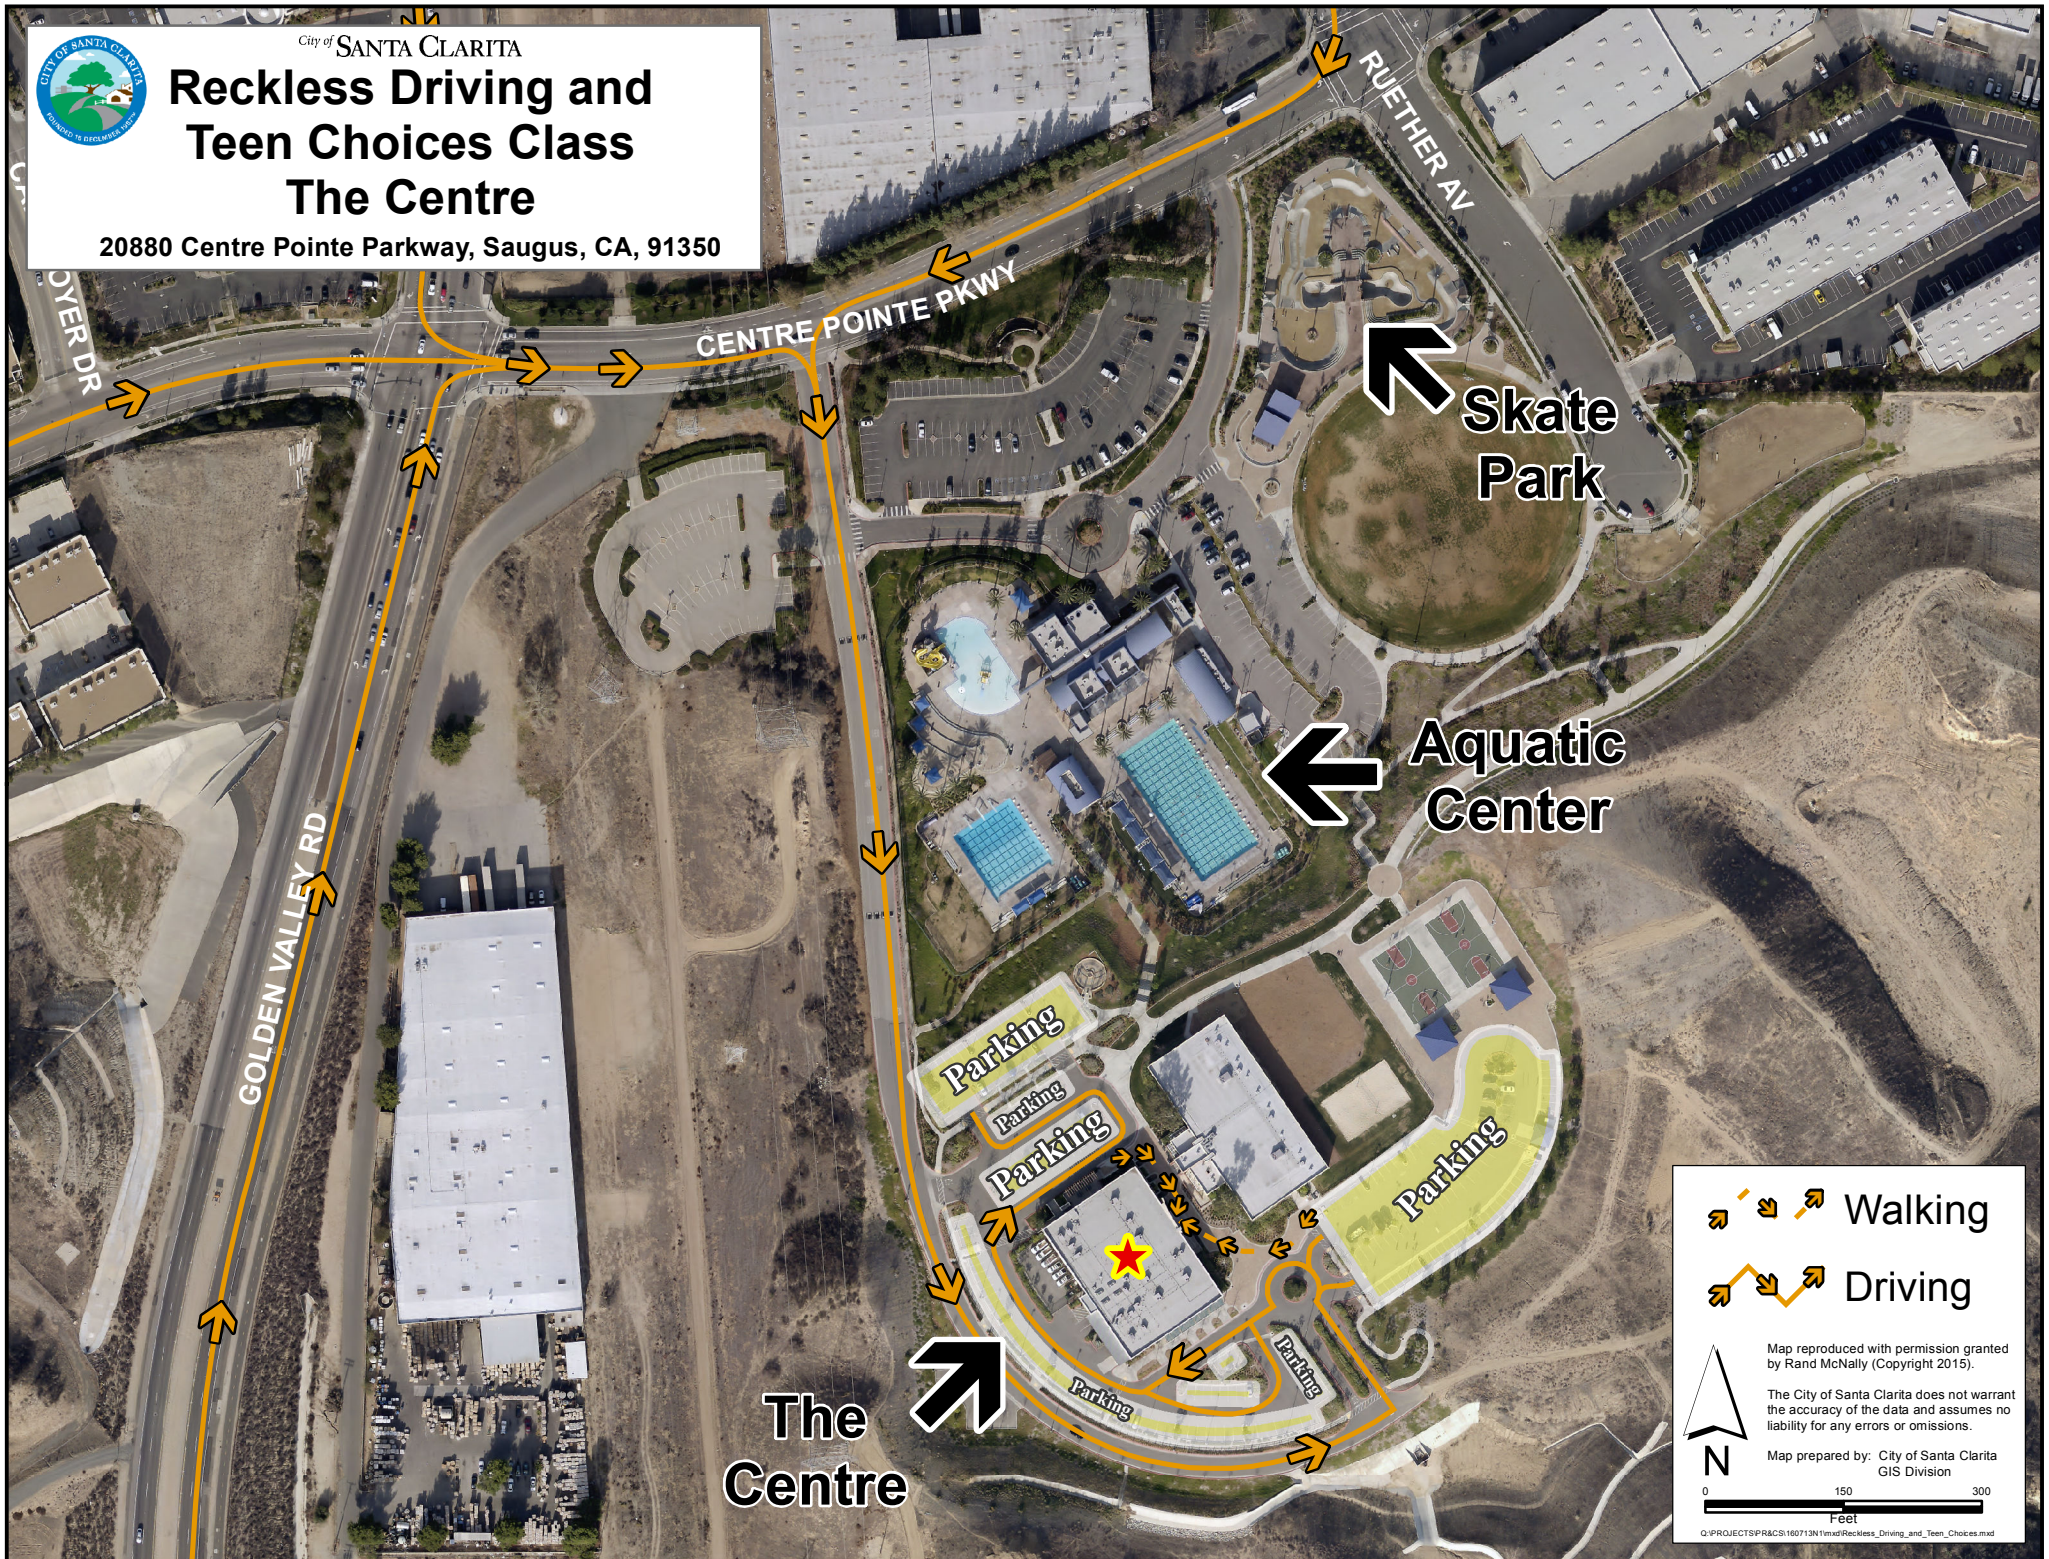

City of SANTA CLARITA

Reckless Driving and Teen Choices Class The Centre

20880 Centre Pointe Parkway, Saugus, CA, 91350

- Walking
- Driving

Map reproduced with permission granted by Rand McNally (Copyright 2015).

The City of Santa Clarita does not warrant the accuracy of the data and assumes no liability for any errors or omissions.

Map prepared by: City of Santa Clarita GIS Division

The Centre

Skate Park

Aquatic Center

Parking

Parking

Parking

Parking

Parking

Parking