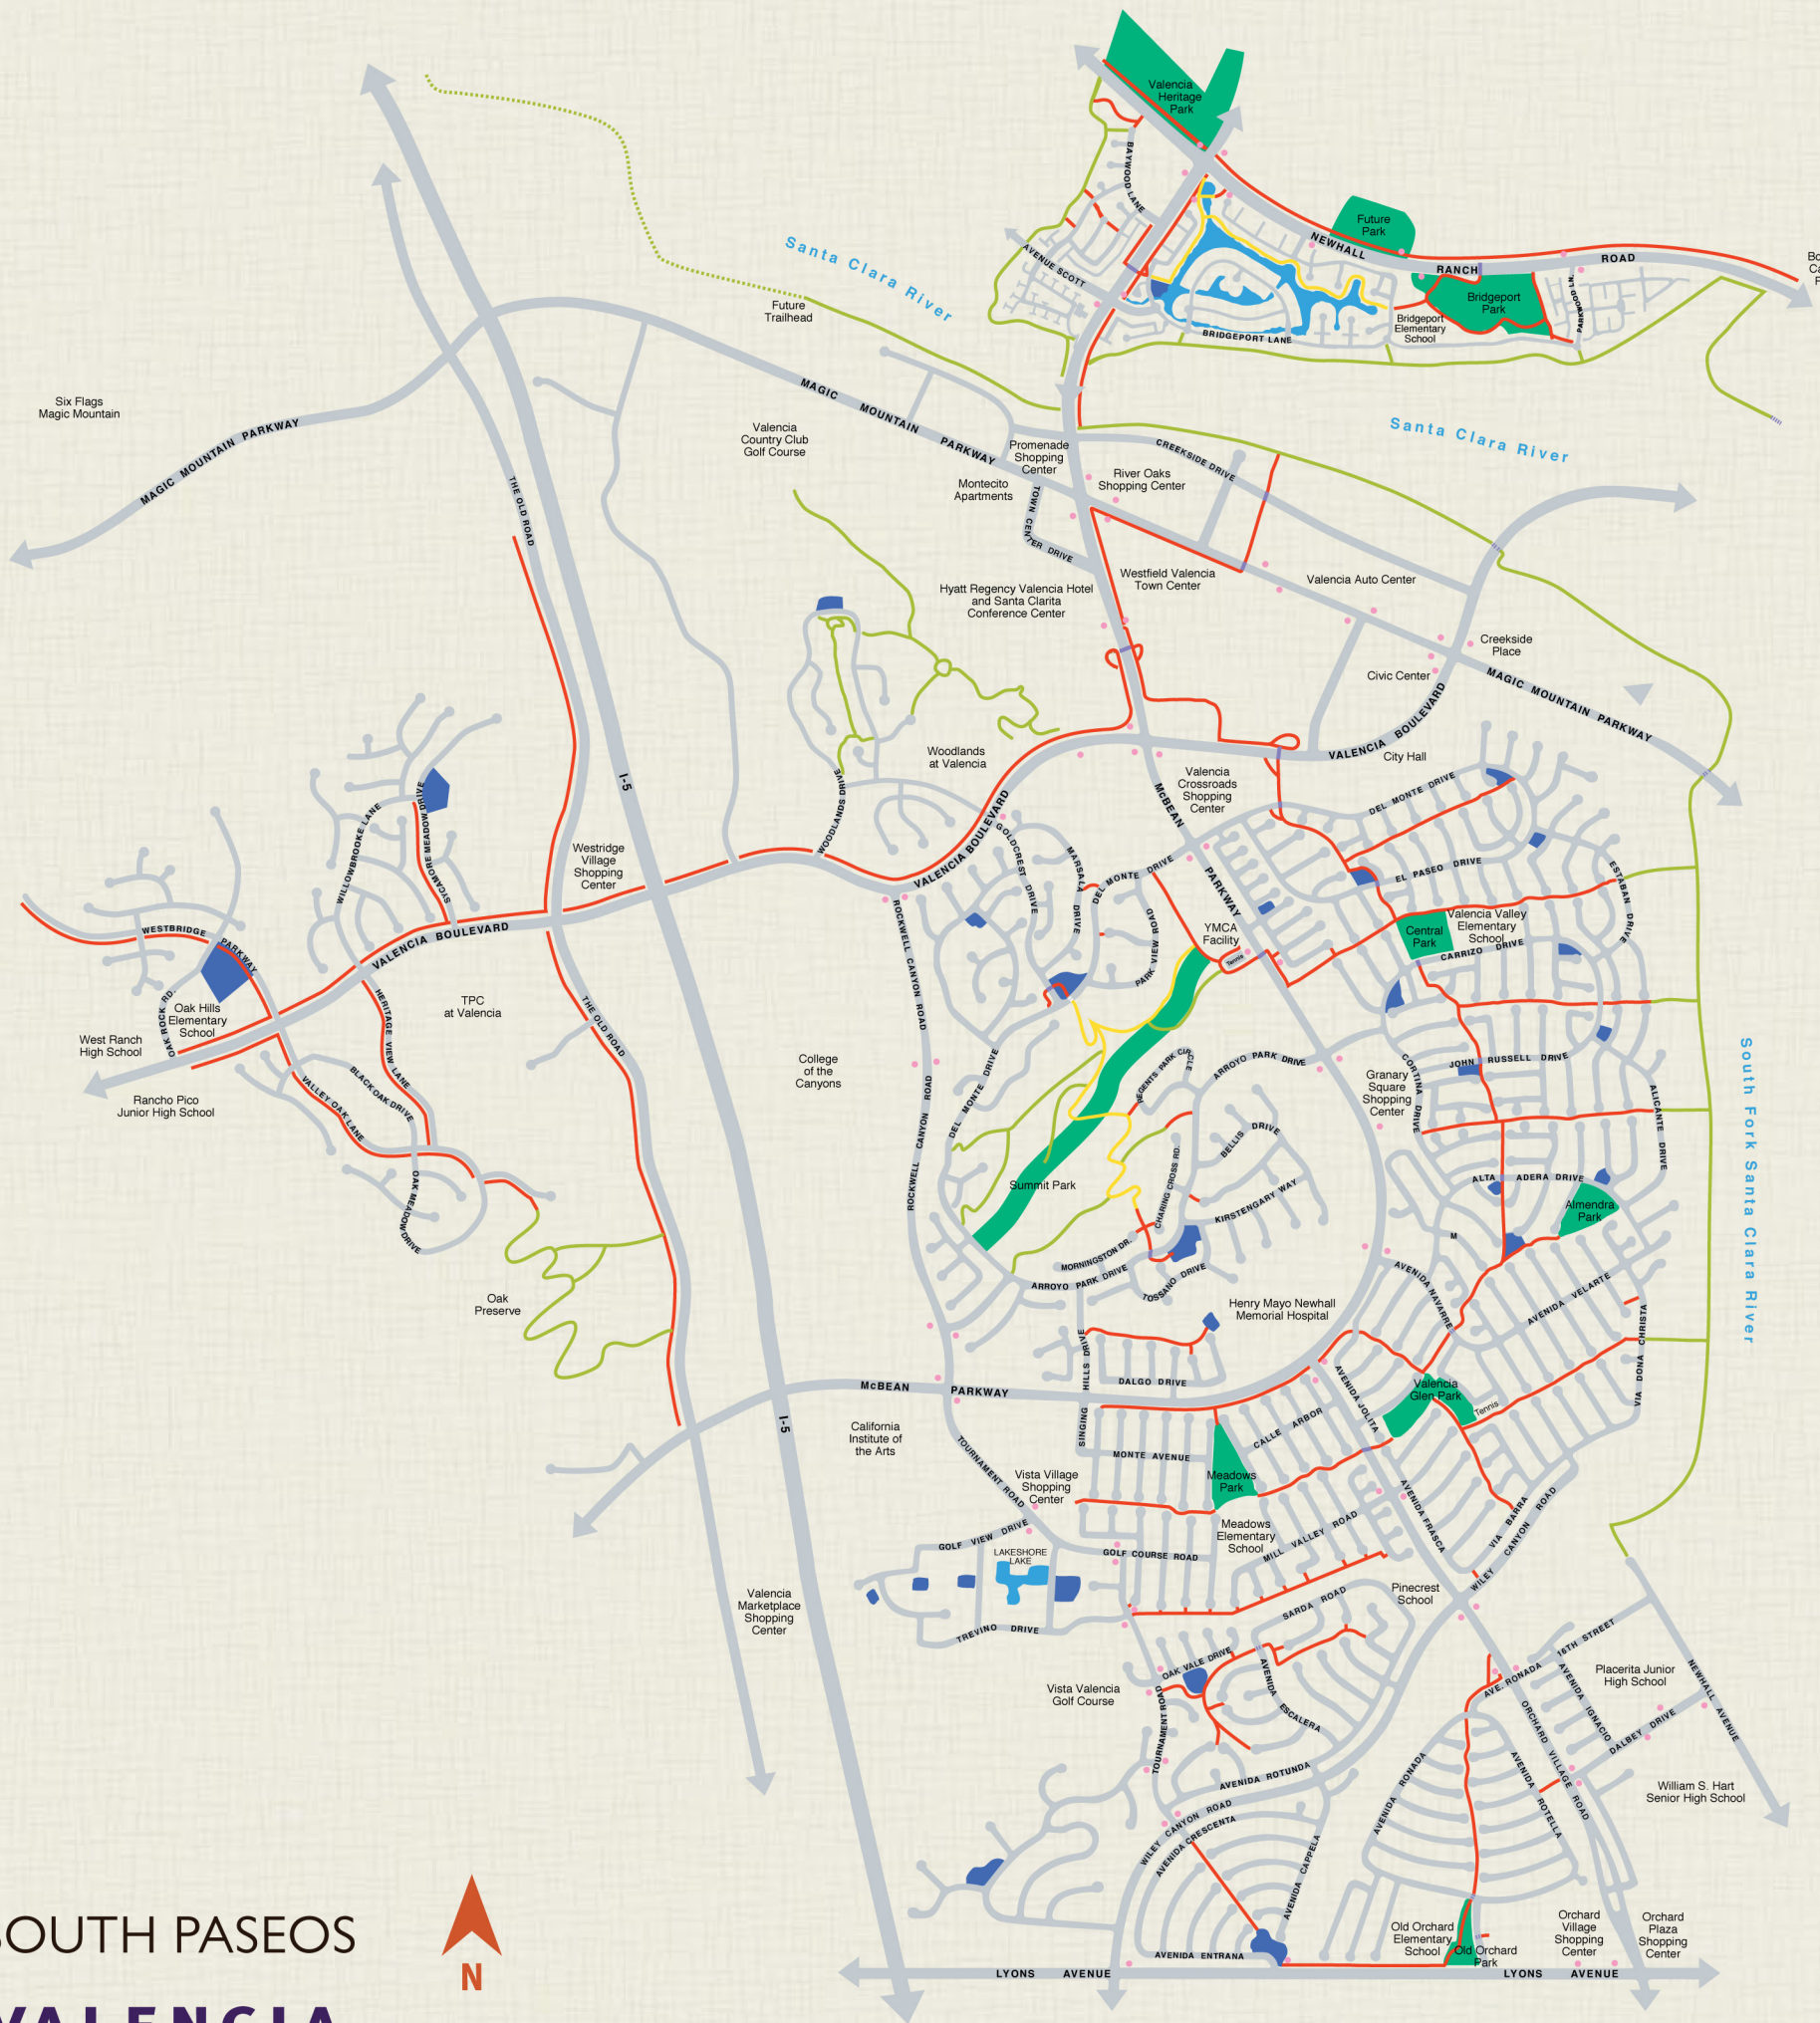

NORTH PASEOS

VALENCIA

Built as promised

Any proposed facility, improvements or pattern of use is subject to modification or elimination. Map not to scale. Maps are artist's concept. Models do not reflect racial preference. 

- | | | | | |
|--|--|---|--|---|
|  PASEOS |  LIGHTED TRAILS |  PROPOSED RIVER/CREEKSIDE TRAILS UNLIGHTED |  UNDERPASSES |  PARKS (EXISTING AND FUTURE) |
|  PROPOSED PASEOS |  RIVER/CREEKSIDE TRAILS UNLIGHTED |  BRIDGES |  RECREATION CENTERS (EXISTING AND FUTURE) |  TRANSIT BUS STOPS |

SOUTH PASEOS

VALENCIA

Built as promised

Any proposed facility, improvements or pattern of use is subject to modification or elimination. Map not to scale. Maps are artist's concept. Models do not reflect racial preference. 