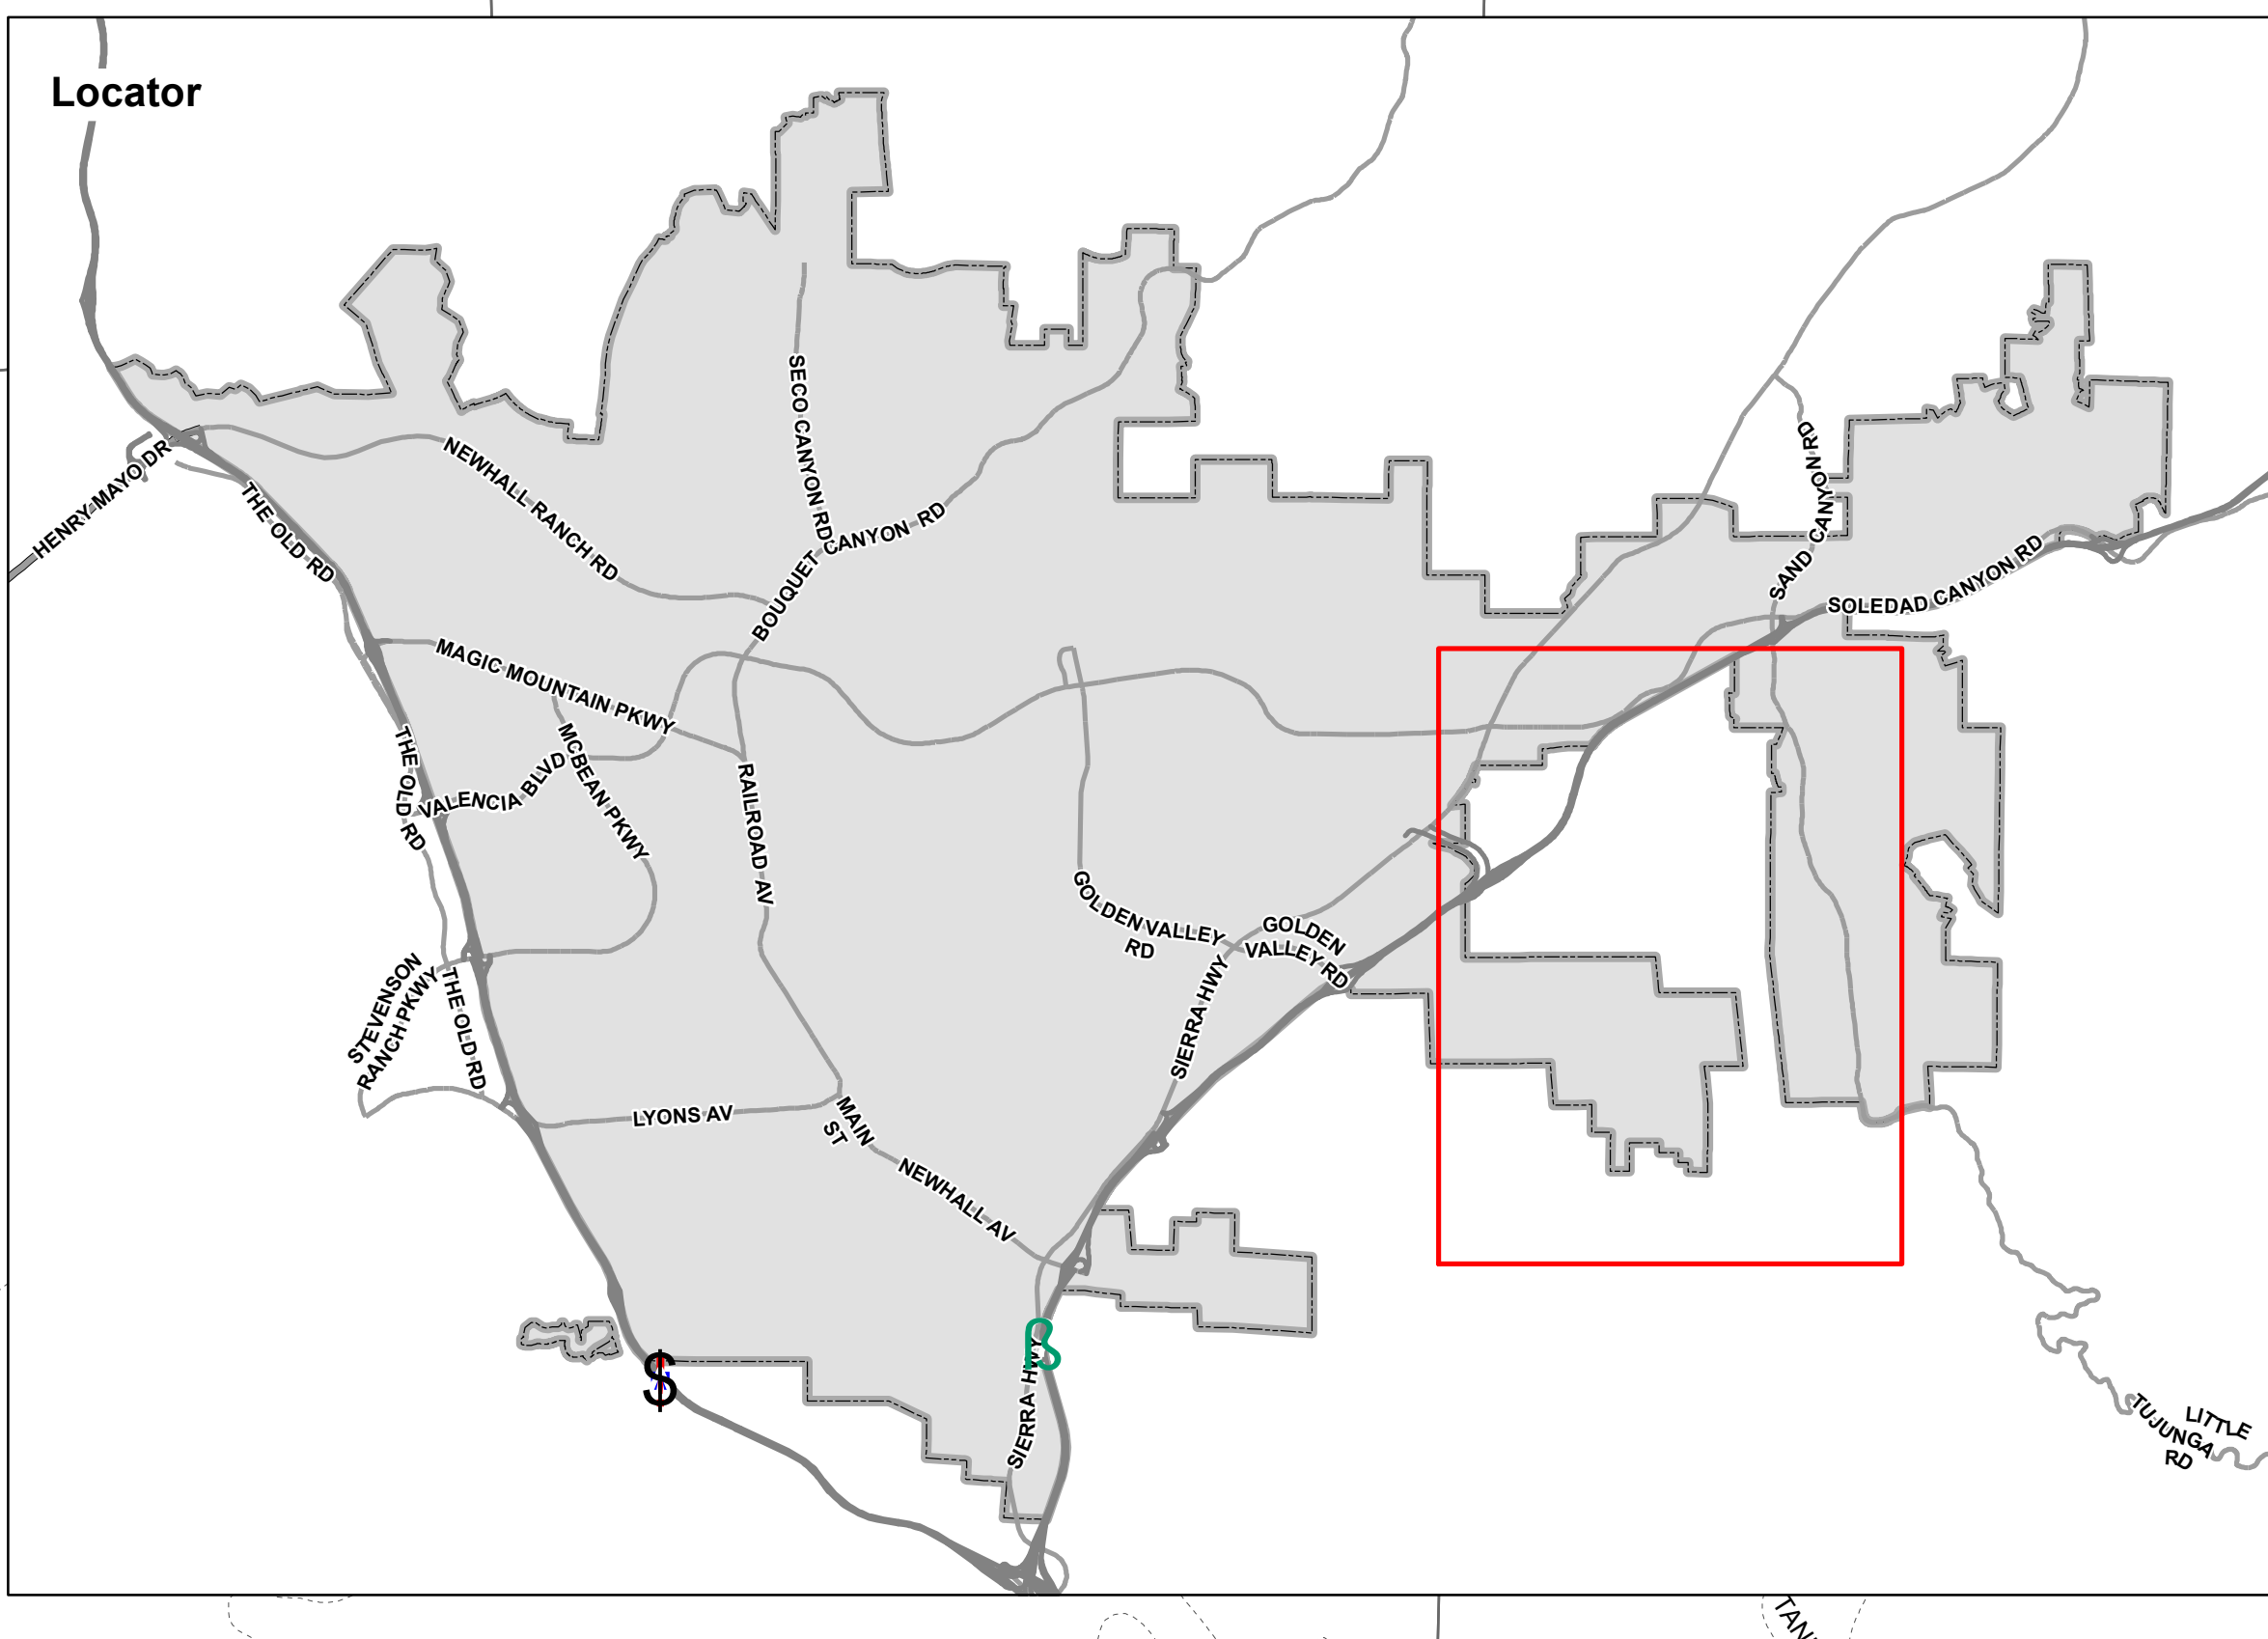

JAKE'S WAY
260
ACRES

VISTA CANYON RANCH
185 ACRES

FAIR OAKS RANCH
1082 ACRES

SAND CANYON 1
915 ACRES

- 1 BENTLEY MANOR PL
- 2 INNSBRUCK POINT CT
- 3 GARLEMONT WY
- 4 MARLEWOOD POINT CT
- 5 N LISE LN
- 6 N SOPHIA LN
- 7 N EVAN LN
- 8 N RUSSELL LN
- 9 N SUZANNE LN
- 10 N BRIANNA LN

City of **SANTA CLARITA**

West Sand Canyon /Fair Oaks Ranch Communities
Exhibit A

Parcel Outlines	FAIR OAKS RANCH
City Limits	JAKE'S WAY
	SAND CANYON 1
	VISTA CANYON RANCH

0 490 980 Feet

Annexation data provided by Community Development, Planning

Parcel data: Copyright December 2010, County of Los Angeles. All rights reserved.

The City of Santa Clarita does not warrant the accuracy of the data and assumes no liability for any errors or omissions.