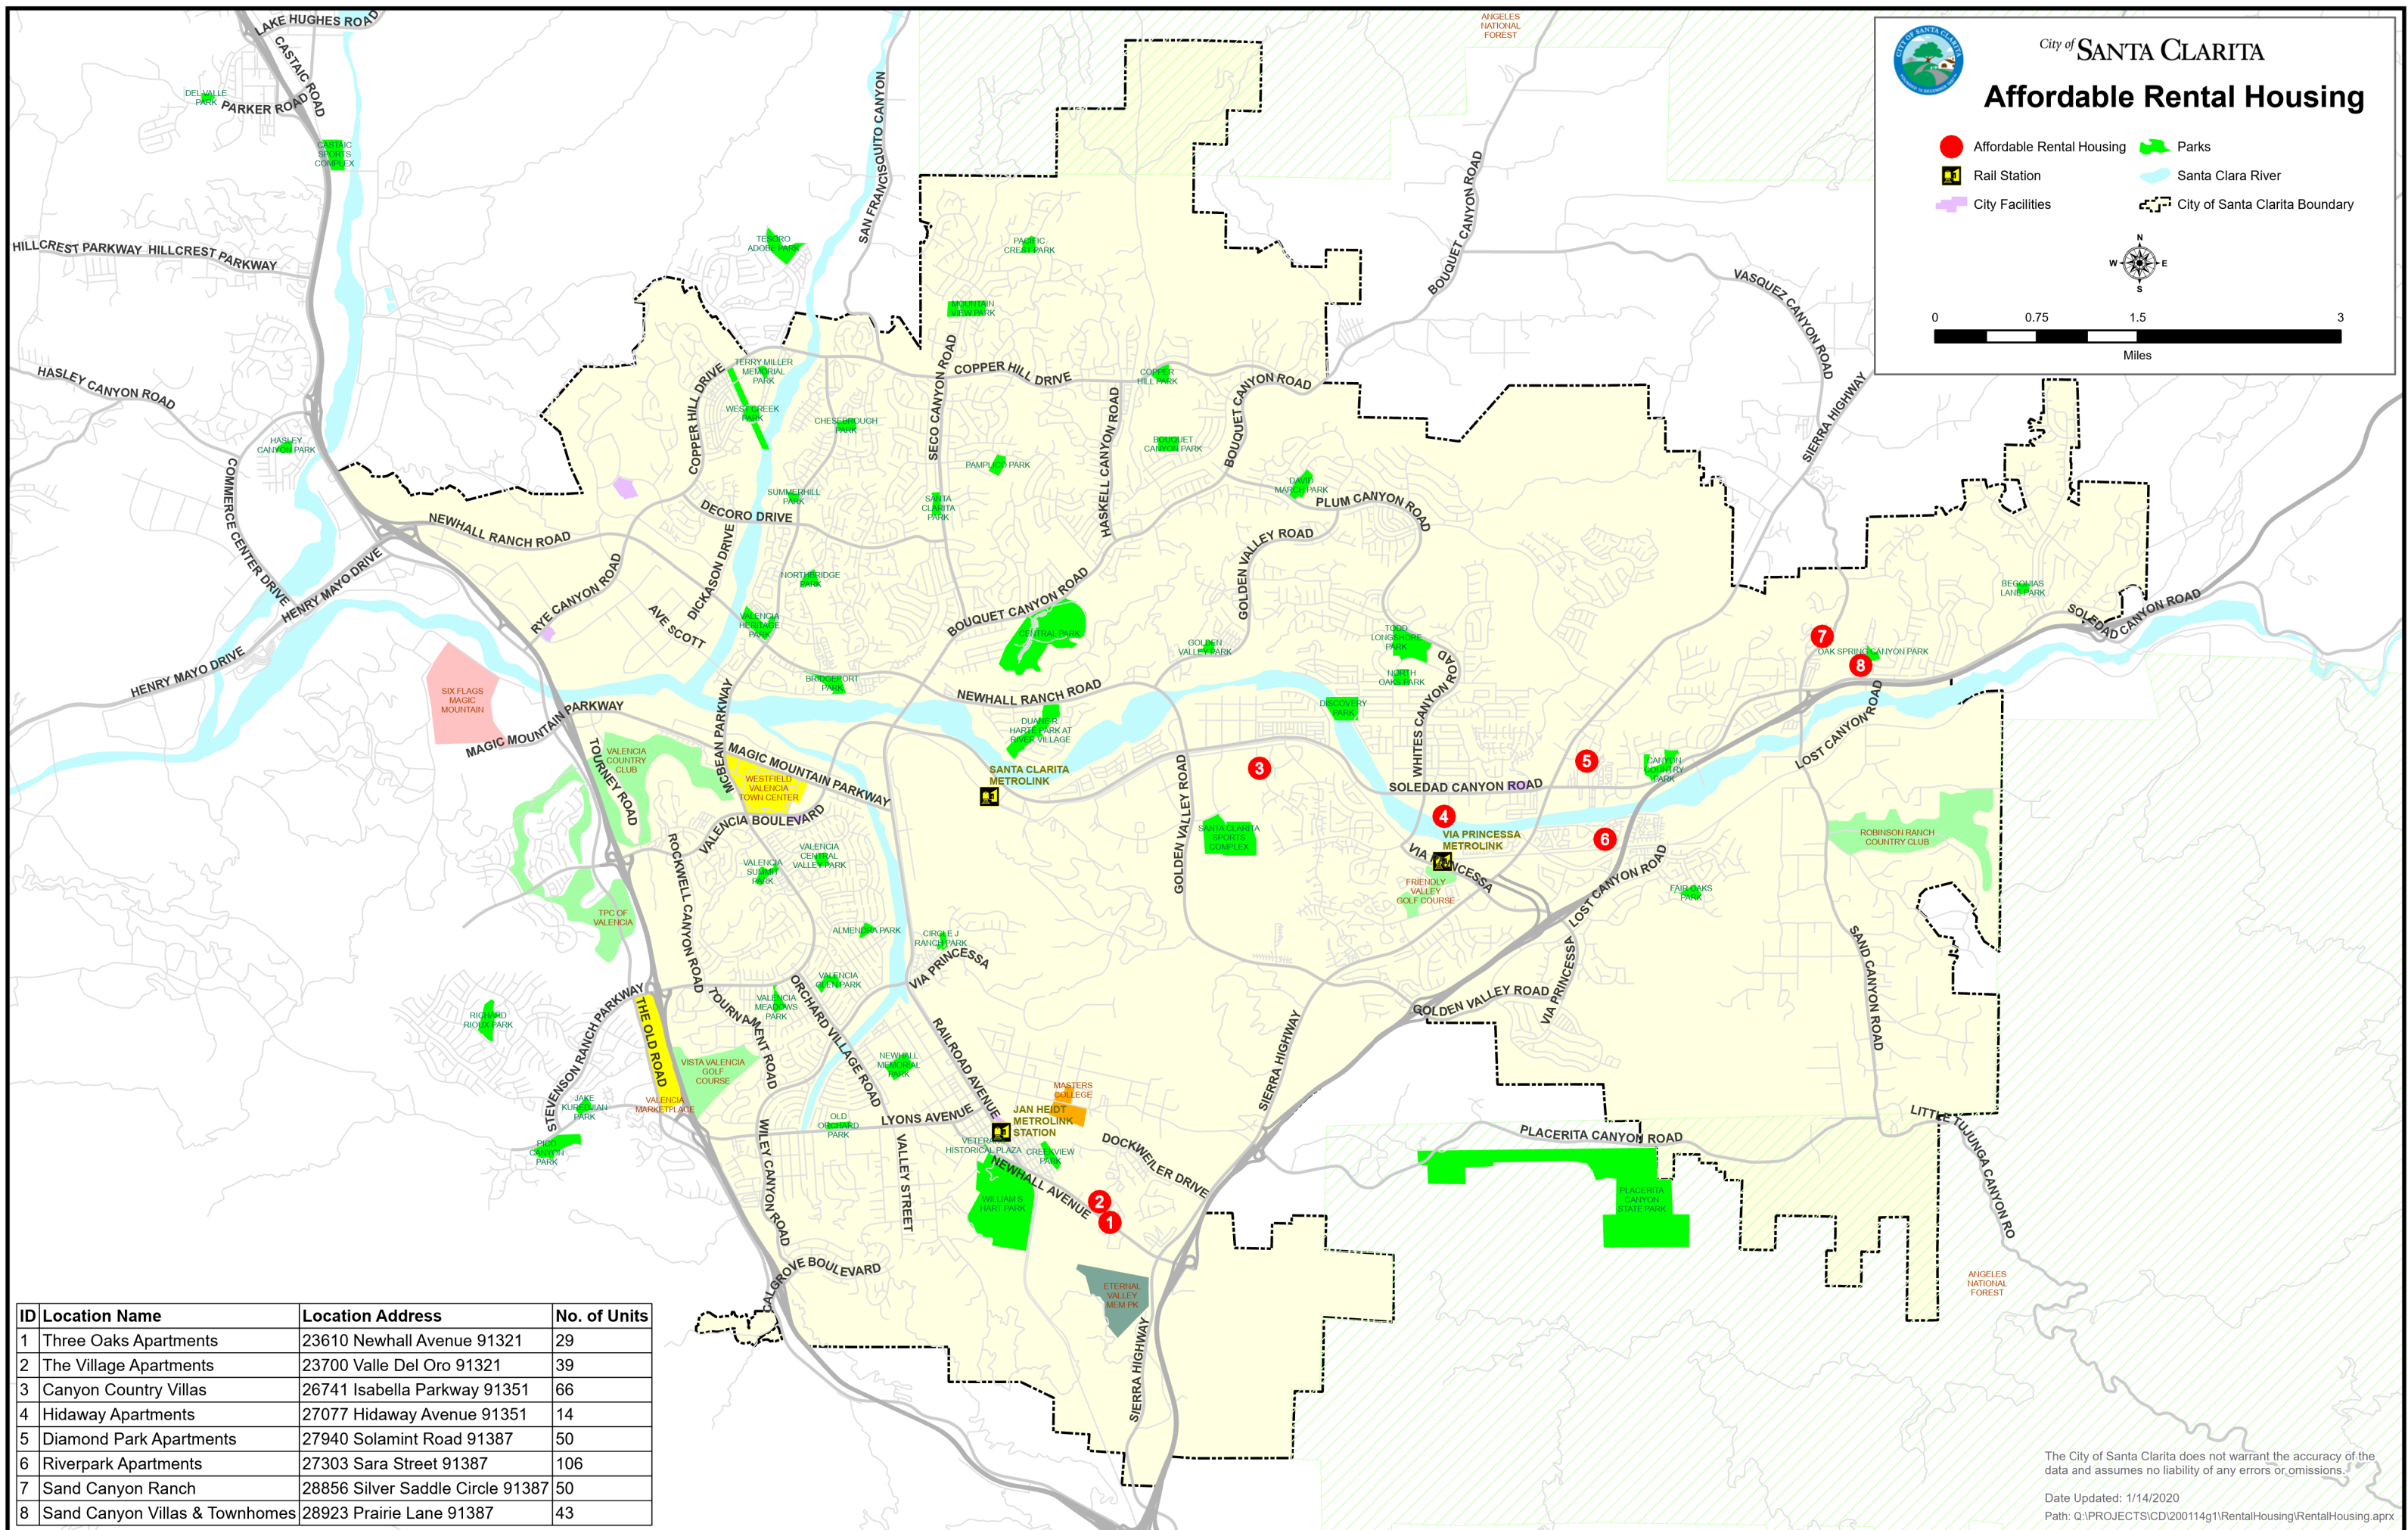

City of SANTA CLARITA

# Affordable Rental Housing

- Affordable Rental Housing
- Parks
- Rail Station
- Santa Clara River
- City Facilities
- City of Santa Clarita Boundary

ID	Location Name	Location Address	No. of Units
1	Three Oaks Apartments	23610 Newhall Avenue 91321	29
2	The Village Apartments	23700 Valle Del Oro 91321	39
3	Canyon Country Villas	26741 Isabella Parkway 91351	66
4	Hidaway Apartments	27077 Hidaway Avenue 91351	14
5	Diamond Park Apartments	27940 Solamint Road 91387	50
6	Riverpark Apartments	27303 Sara Street 91387	106
7	Sand Canyon Ranch	28856 Silver Saddle Circle 91387	50
8	Sand Canyon Villas & Townhomes	28923 Prairie Lane 91387	43

The City of Santa Clarita does not warrant the accuracy of the data and assumes no liability of any errors or omissions.  
 Date Updated: 1/14/2020  
 Path: Q:\PROJECTS\CD\200114g1\RentalHousing\RentalHousing.aprx