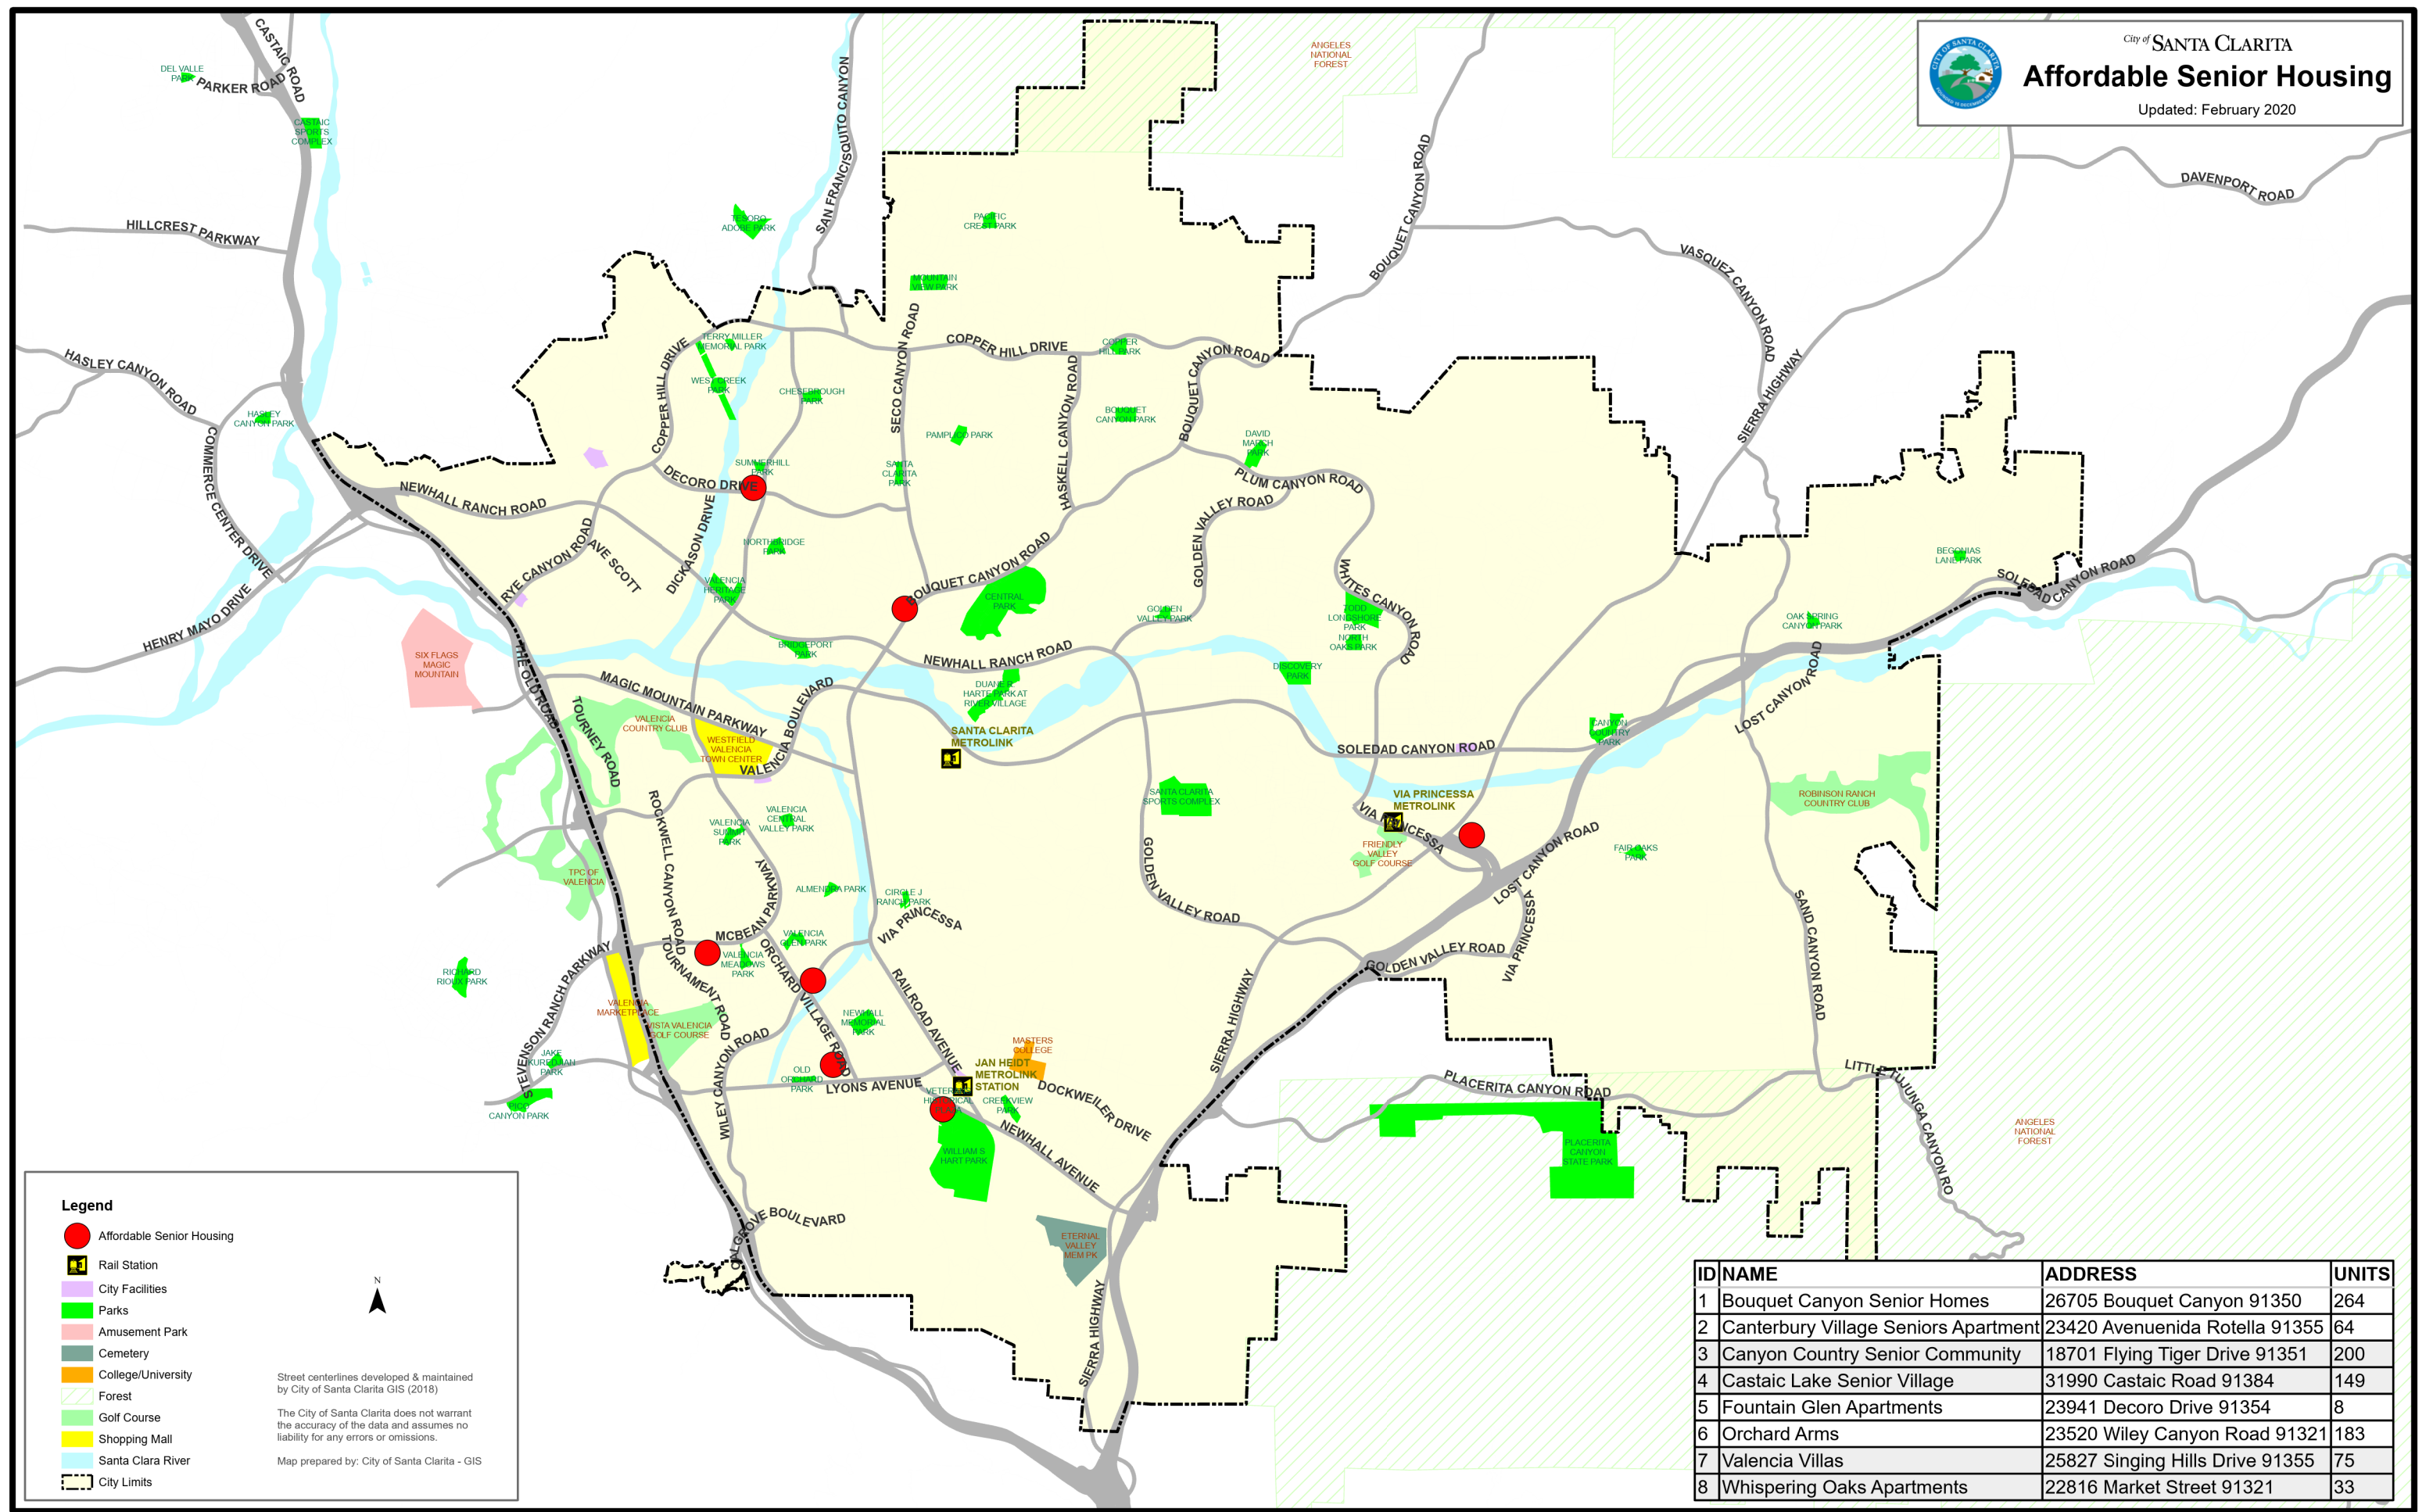

Affordable Senior Housing

Updated: February 2020

Legend

- Affordable Senior Housing
- Rail Station
- City Facilities
- Parks
- Amusement Park
- Cemetery
- College/University
- Forest
- Golf Course
- Shopping Mall
- Santa Clara River
- City Limits

Street centerlines developed & maintained by City of Santa Clarita GIS (2018)

The City of Santa Clarita does not warrant the accuracy of the data and assumes no liability for any errors or omissions.

Map prepared by: City of Santa Clarita - GIS

ID	NAME	ADDRESS	UNITS
1	Bouquet Canyon Senior Homes	26705 Bouquet Canyon 91350	264
2	Canterbury Village Seniors Apartment	23420 Avenueda Rotella 91355	64
3	Canyon Country Senior Community	18701 Flying Tiger Drive 91351	200
4	Castaic Lake Senior Village	31990 Castaic Road 91384	149
5	Fountain Glen Apartments	23941 Decoro Drive 91354	8
6	Orchard Arms	23520 Wiley Canyon Road 91321	183
7	Valencia Villas	25827 Singing Hills Drive 91355	75
8	Whispering Oaks Apartments	22816 Market Street 91321	33