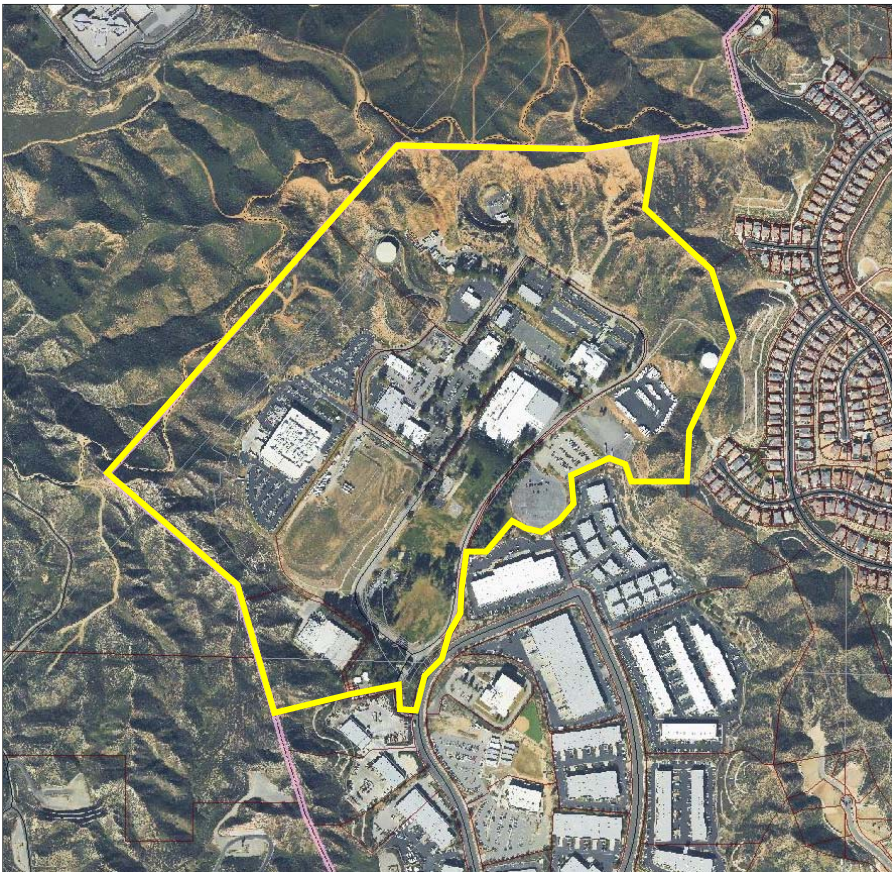

# Southern California Innovation Park

- Approved in 1999
- Formerly the Mann Biomedical Park
- Approximately 600,000 square feet of industrial space
- Home to Boston Scientific
- Recently approved developments include:
  - Childcare Facility
  - 137,000 square-foot office building
  - 48,000 square-foot building
  - 55,000 square-foot building
  - 21,280 square-foot building