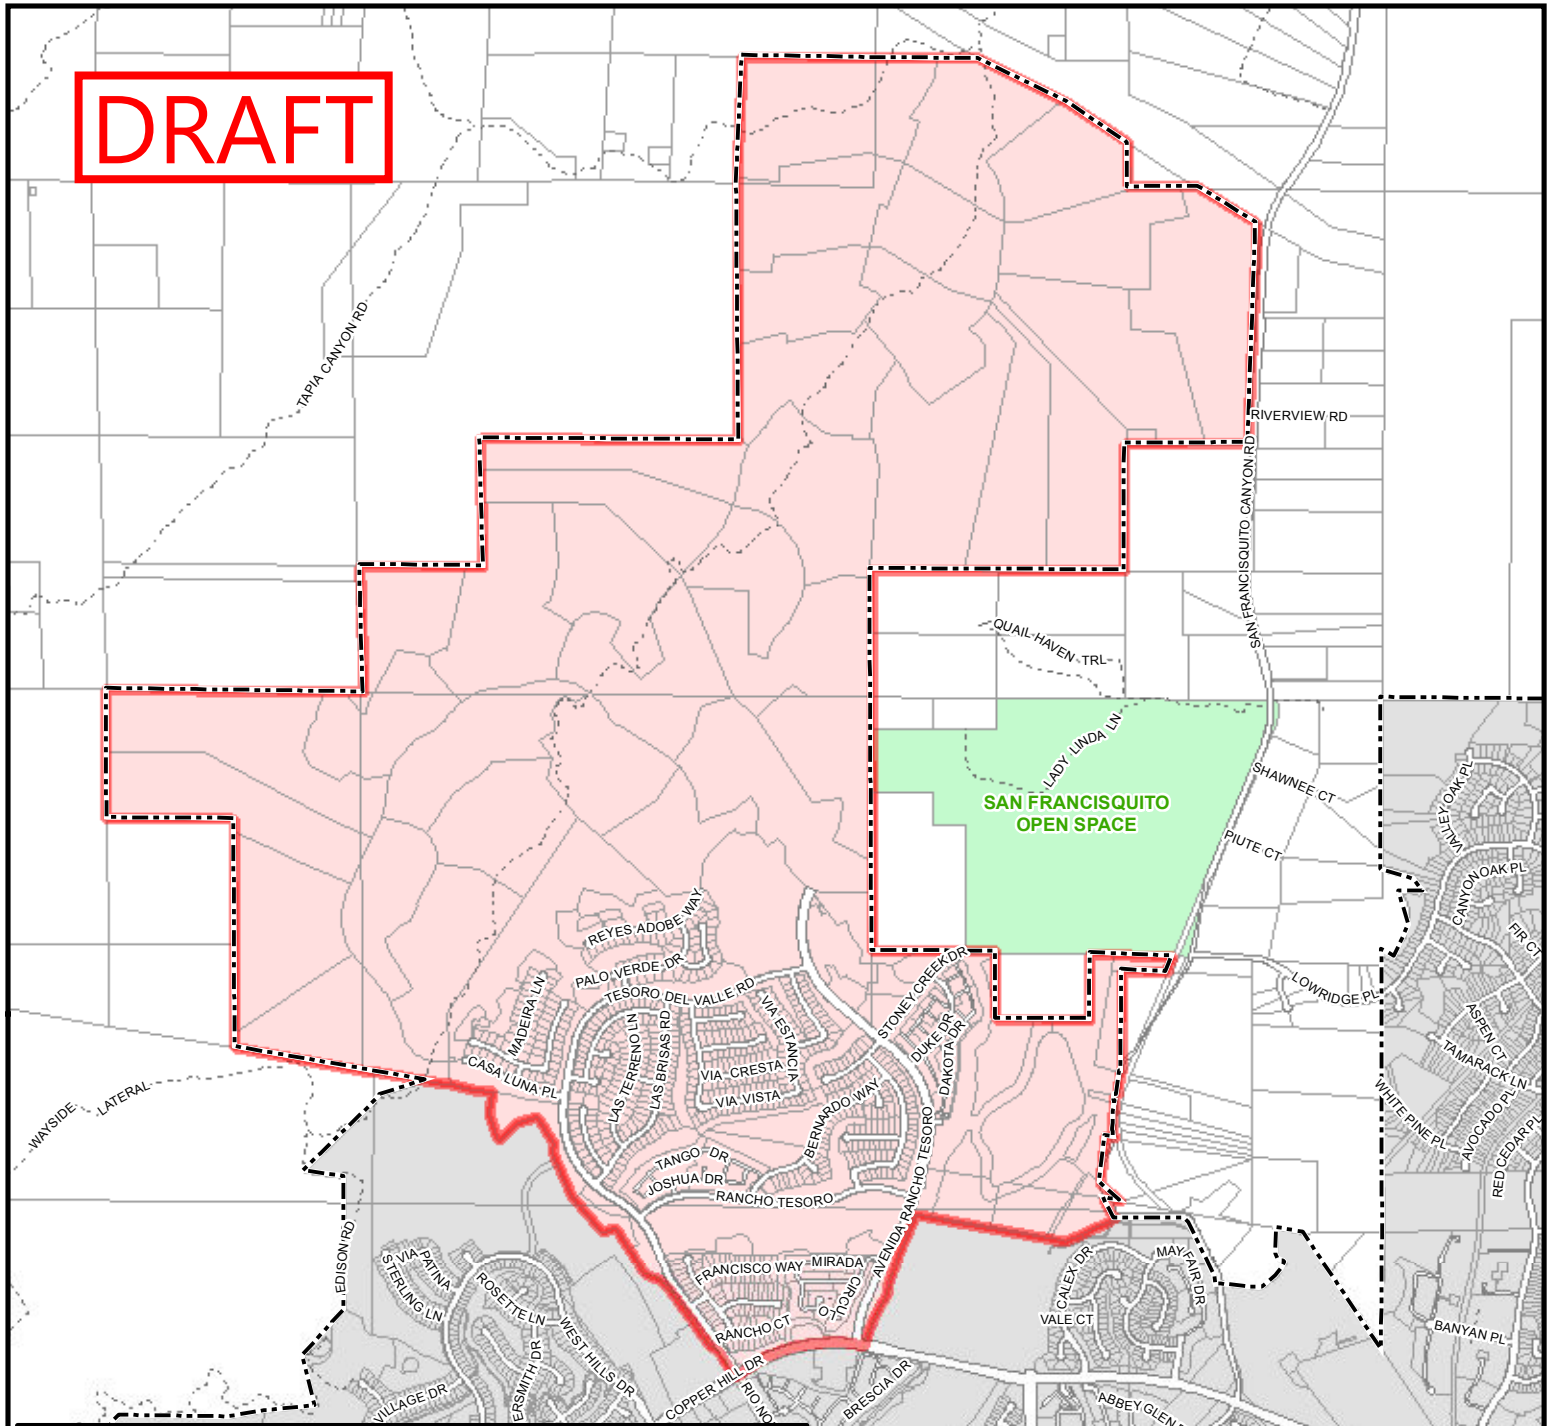

**DRAFT**

City of **SANTA CLARITA**  
**Tesoro del Valle**  
**Annexation Boundary**  
**Vicinity Map**

-  Tesoro del Valle Annexation Boundary
-  City-owned Property
-  Parcel Outlines
-  City of Santa Clarita Boundary
-  City of Santa Clarita Sphere of Influence

Parcel data: Copyright January 2019, ParcelQuest & County of Los Angeles. All rights reserved.

The City of Santa Clarita does not warrant the accuracy of the data and assumes no liability for any errors or omissions.

Q:\PROJECTS\CD\190205e1\mxd\tesoro\_annex\_vicinity.mxd