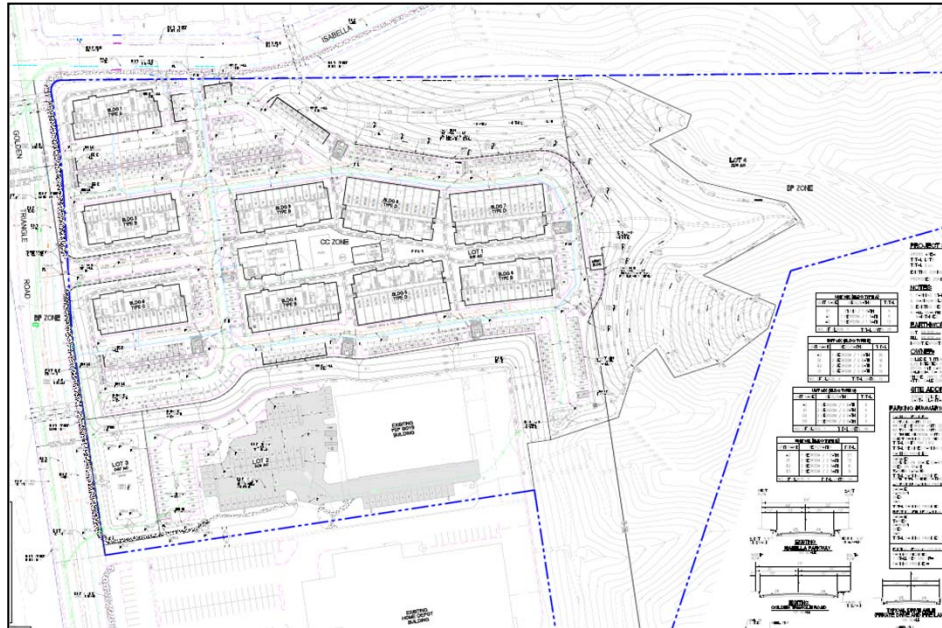

# Golden Triangle Apartments

Golden Triangle/ Isabella Parkway

- 164 apartment units
- 20.3-acre site
- Community pool with recreation room and tot lot