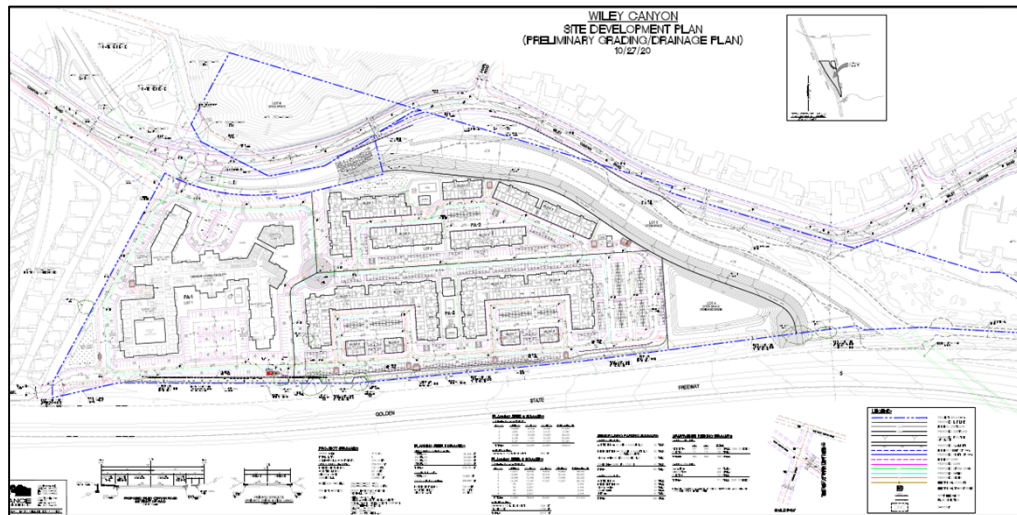

# Wiley Canyon

Wiley Canyon Road between Calgrove Boulevard & Wabuska Street

- Four-story Senior Living Facility, including 130 independent senior apartments, 60 assisted living units, and 26 memory care units
- 10,000 square feet of commercial space
- 375 apartments ranging from two to four stories