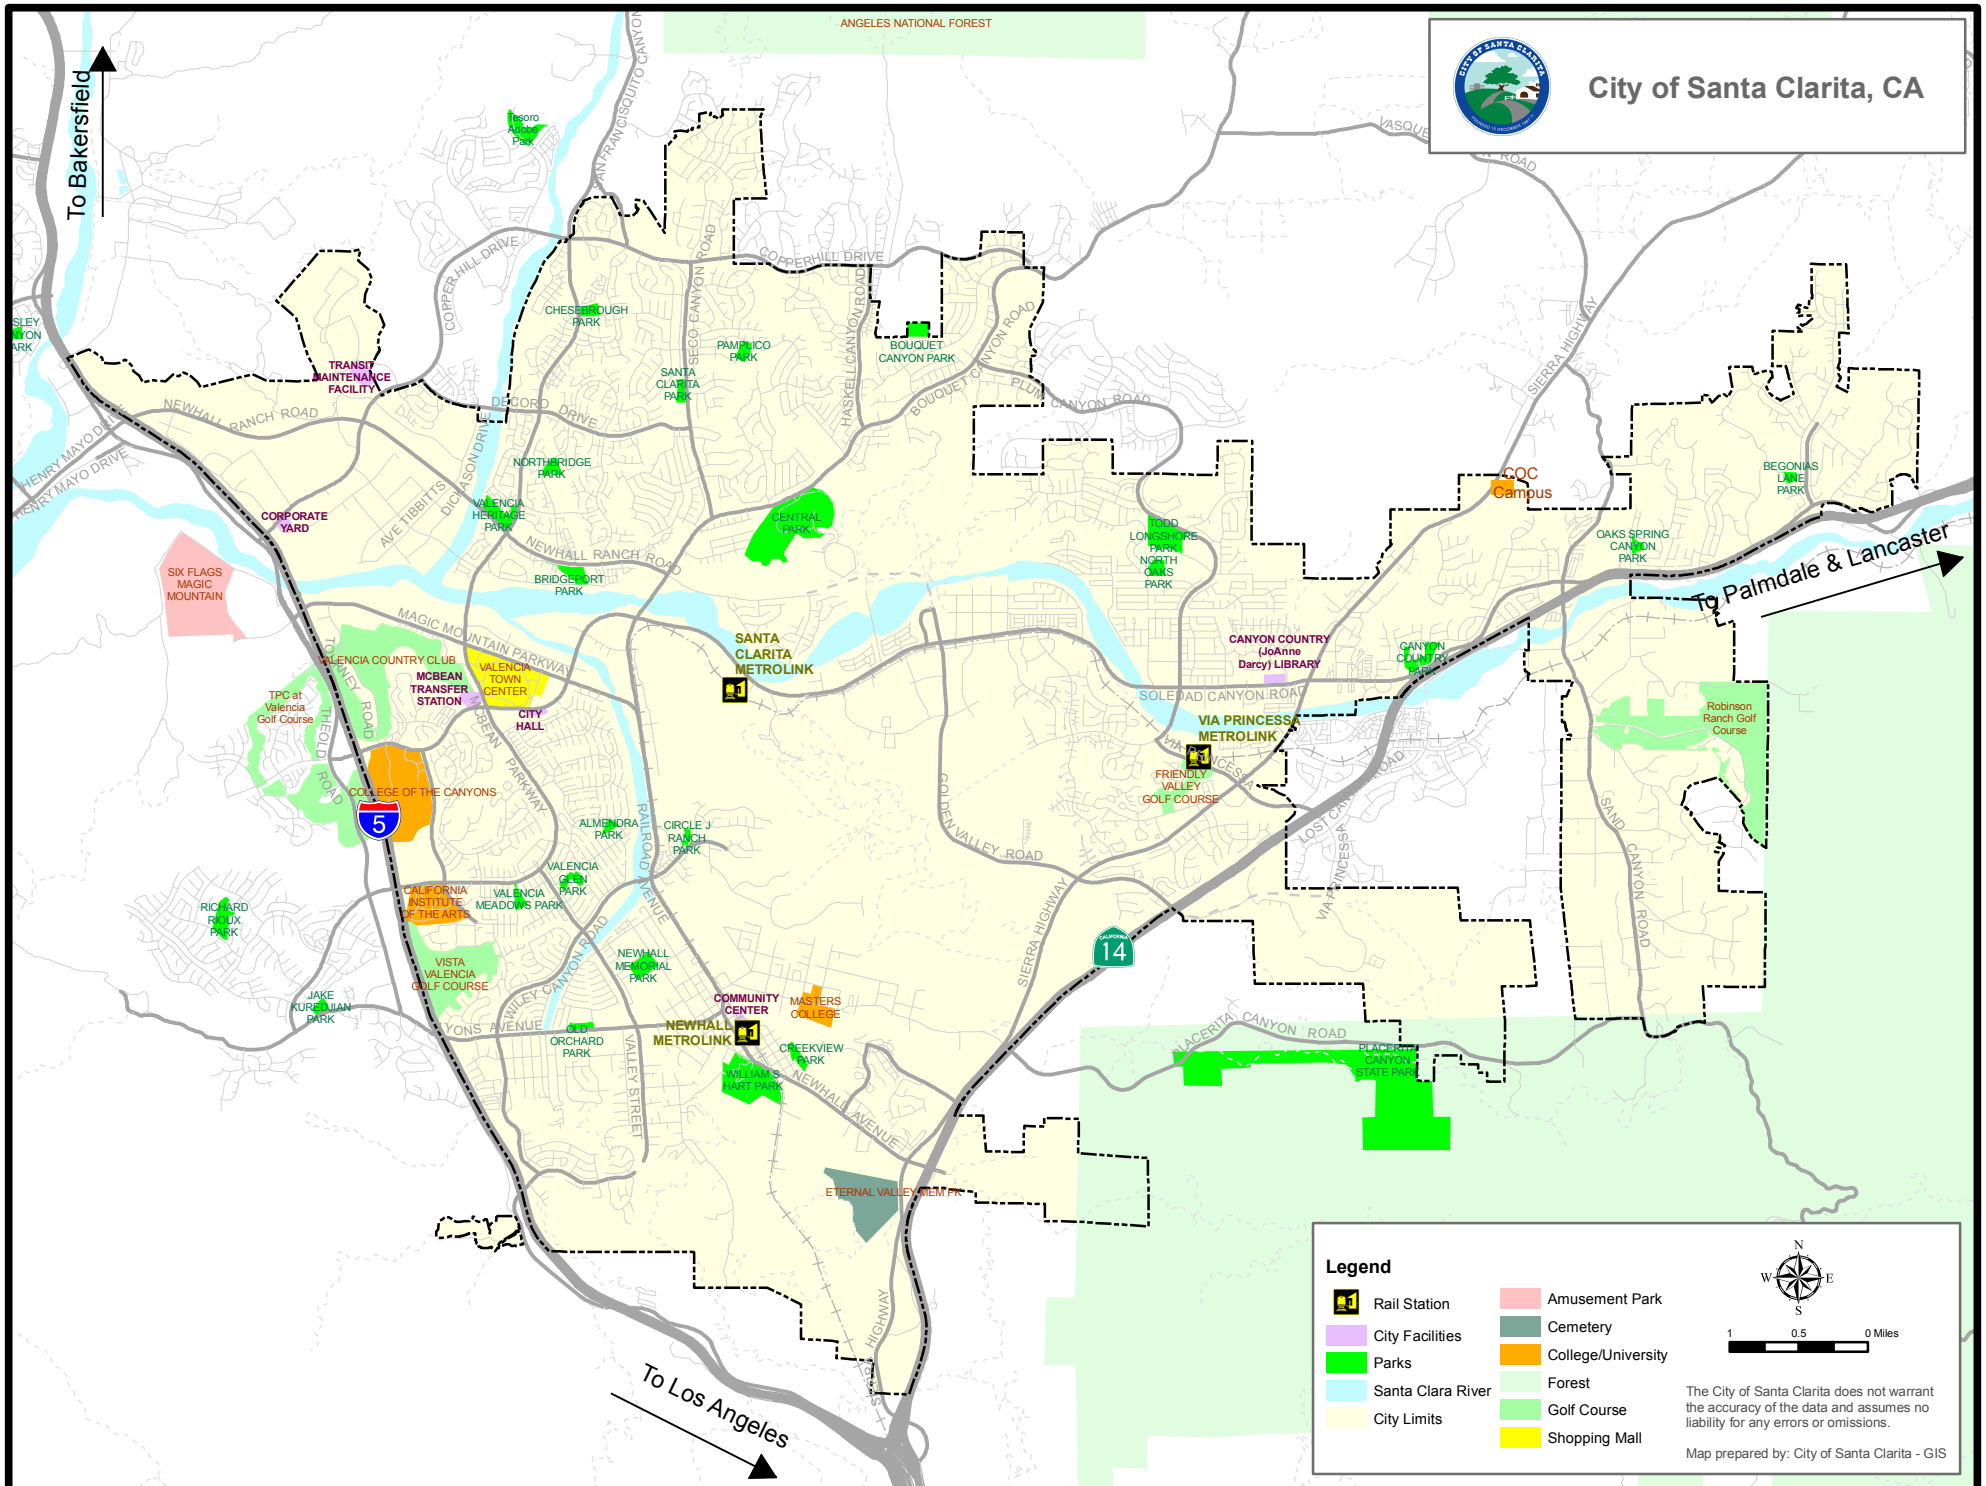

City of Santa Clarita, CA

Legend

Rail Station	Amusement Park
City Facilities	Cemetery
Parks	College/University
Santa Clara River	Forest
City Limits	Golf Course
	Shopping Mall

1 0.5 0 Miles

The City of Santa Clarita does not warrant the accuracy of the data and assumes no liability for any errors or omissions.
Map prepared by: City of Santa Clarita - GIS