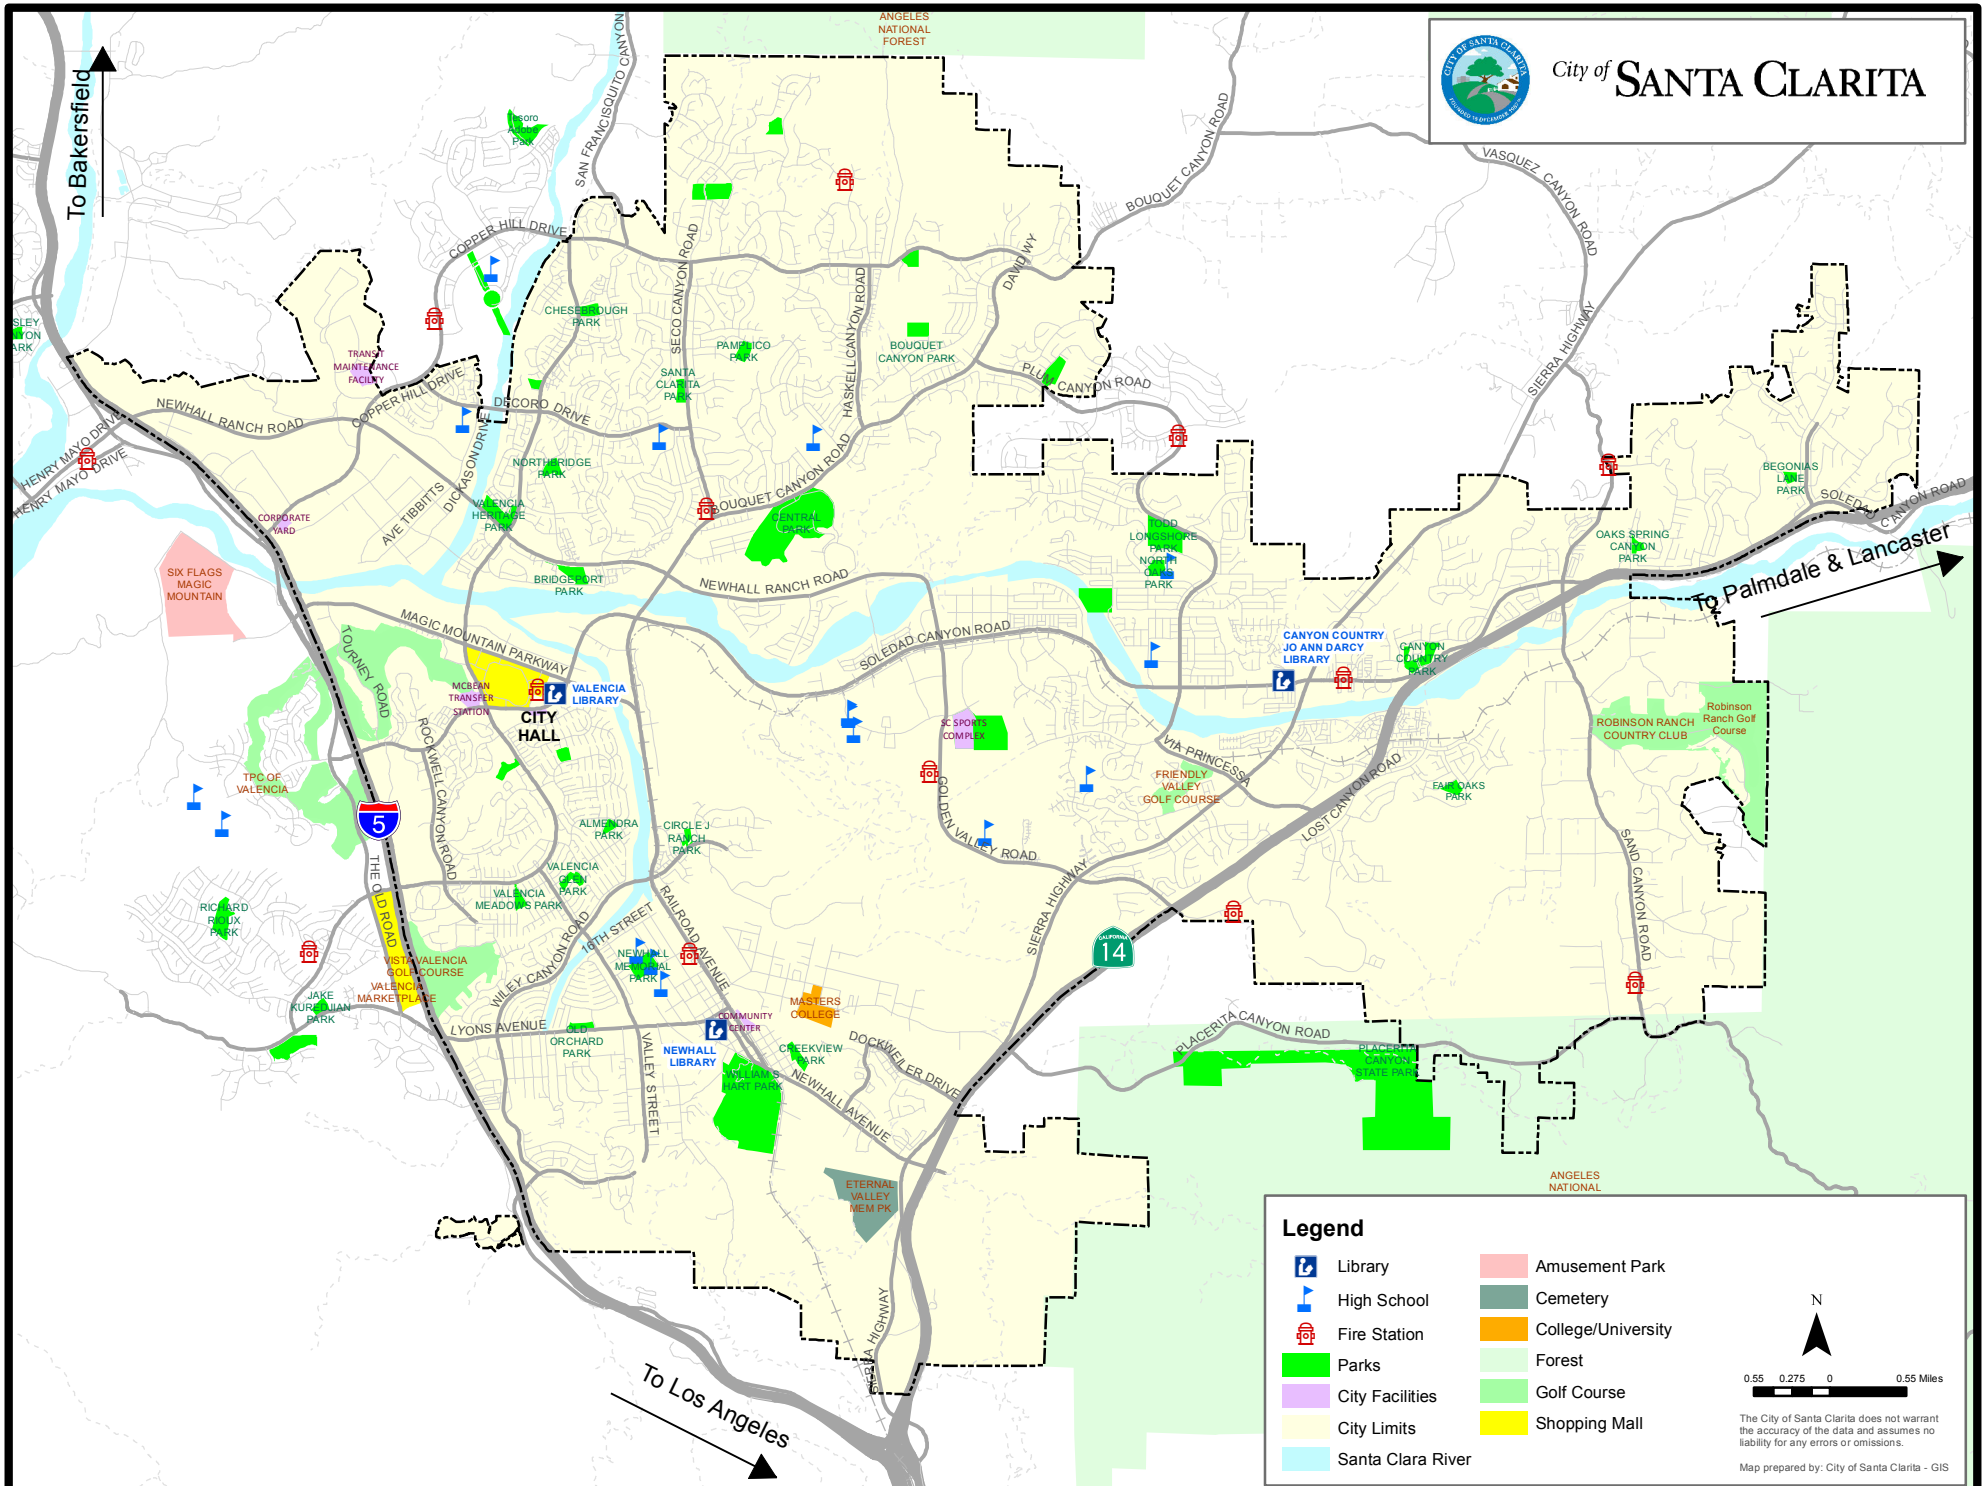

# City of SANTA CLARITA

**Legend**

	Library		Amusement Park
	High School		Cemetery
	Fire Station		College/University
	Parks		Forest
	City Facilities		Golf Course
	City Limits		Shopping Mall
	Santa Clara River		

0.55 0.275 0 0.55 Miles  
 The City of Santa Clarita does not warrant the accuracy of the data and assumes no liability for any errors or omissions.  
 Map prepared by: City of Santa Clarita - GIS