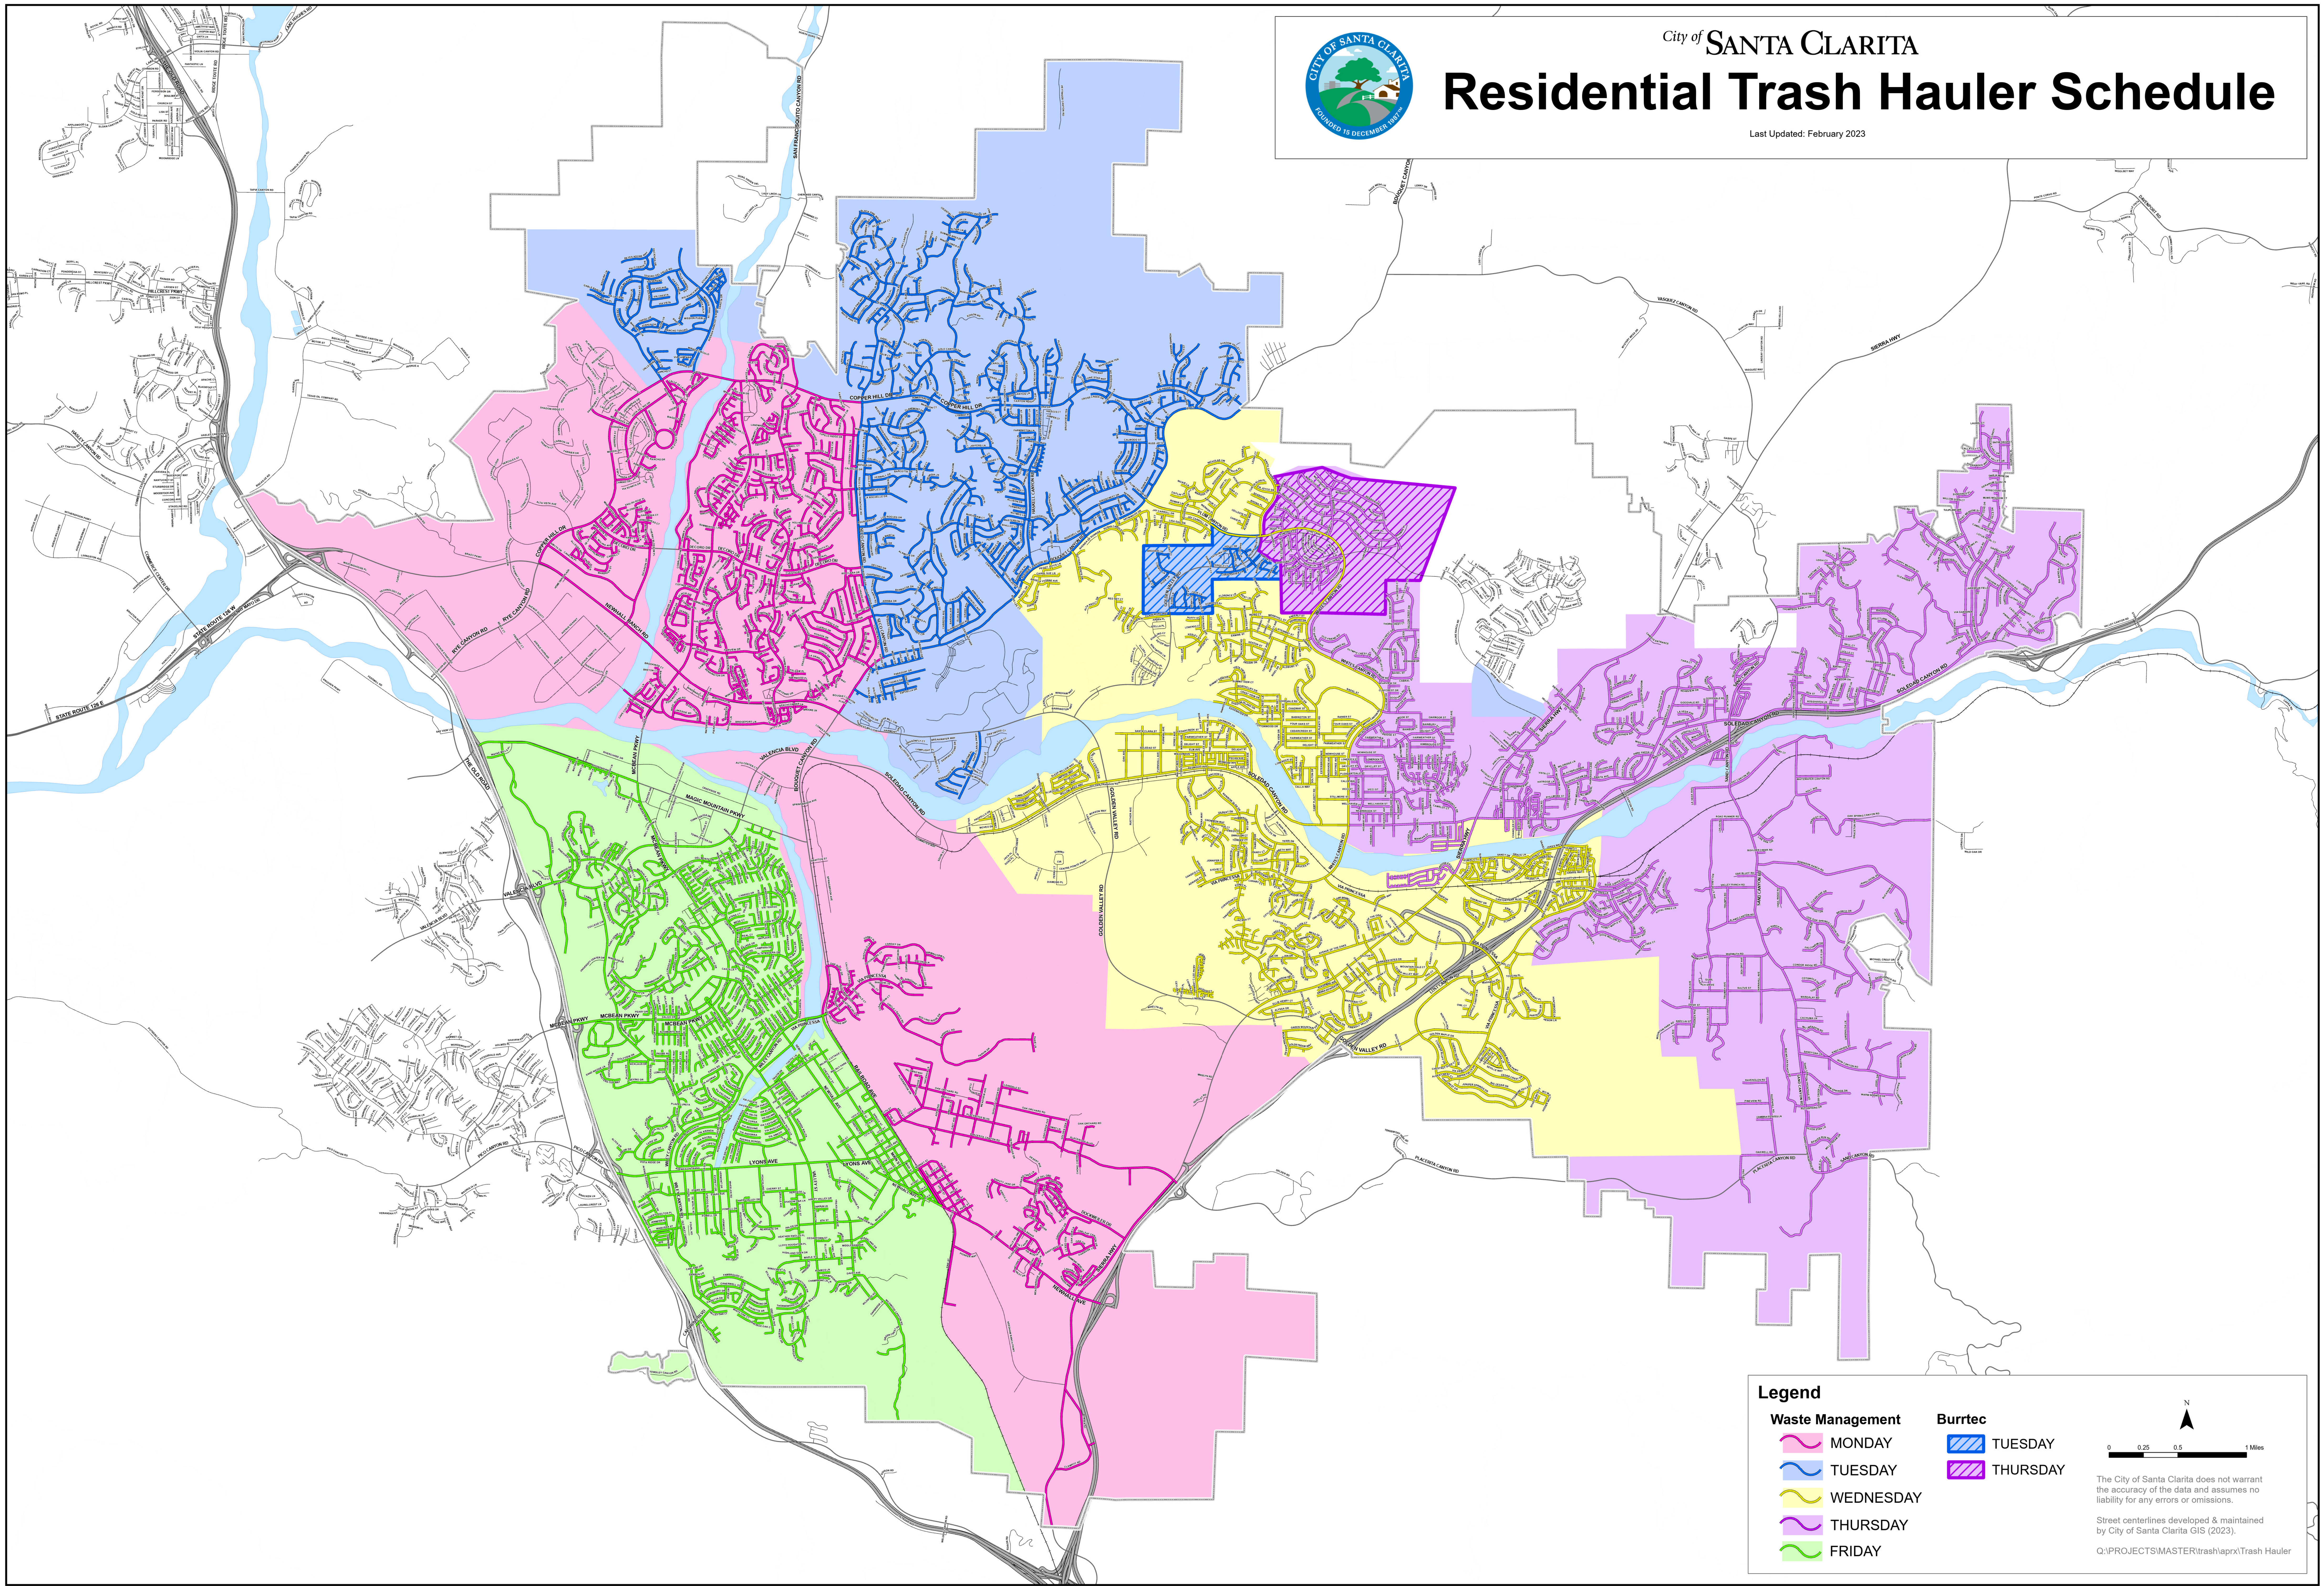

City of SANTA CLARITA

Residential Trash Hauler Schedule

Last Updated: February 2023

Legend

Waste Management

- MONDAY
- TUESDAY
- WEDNESDAY
- THURSDAY
- FRIDAY

Burrtec

- TUESDAY
- THURSDAY