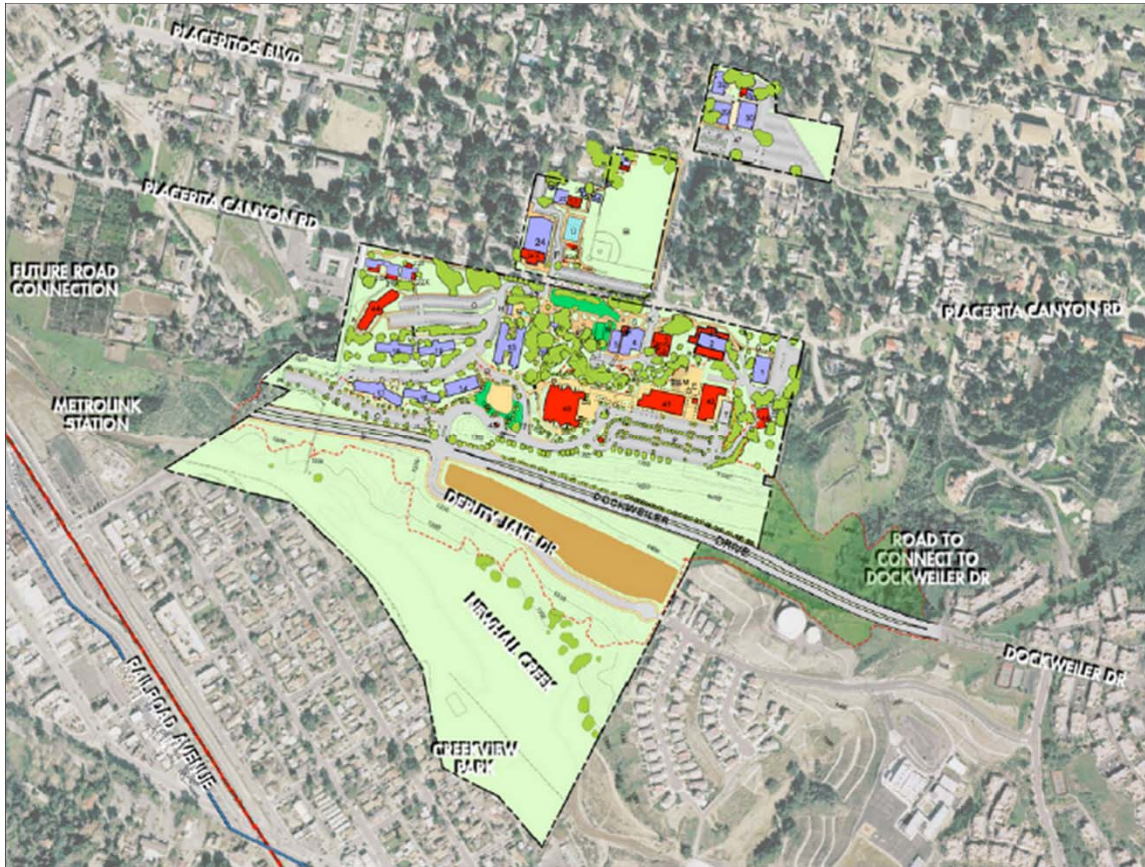

Master's University Master Plan

Placerita Canyon

- Approved in 2009
- 240,000 square feet of new college buildings (chapel, dormitory, classrooms)
- Increase by 600 students
- Extension of Dockweiler Drive
- 42 for-sale residential units
- Dedication of 20 acres of open space