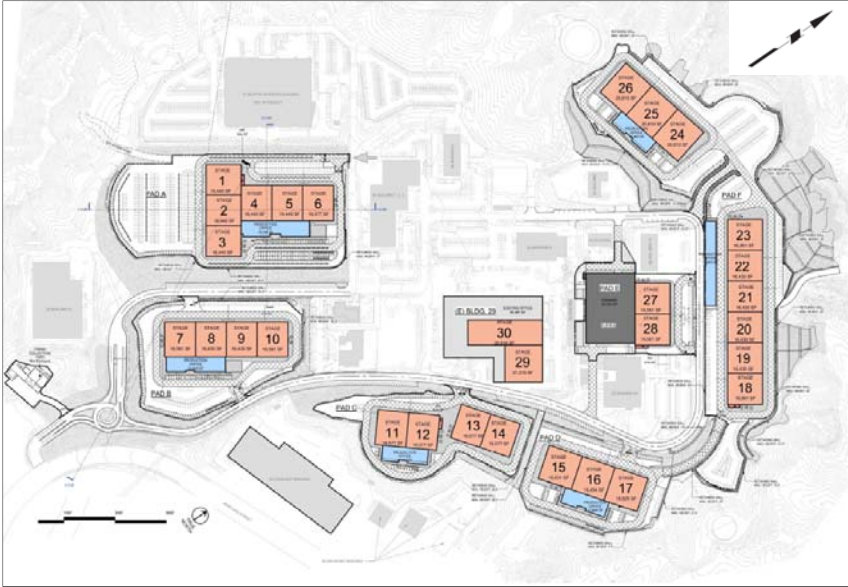

# Rye Canyon Studios

Rye Canyon Loop

- New film studio campus, including:
  - 30 soundstages
  - 255,000 square feet of office/production space
- Located in the existing Southern California Innovation Park