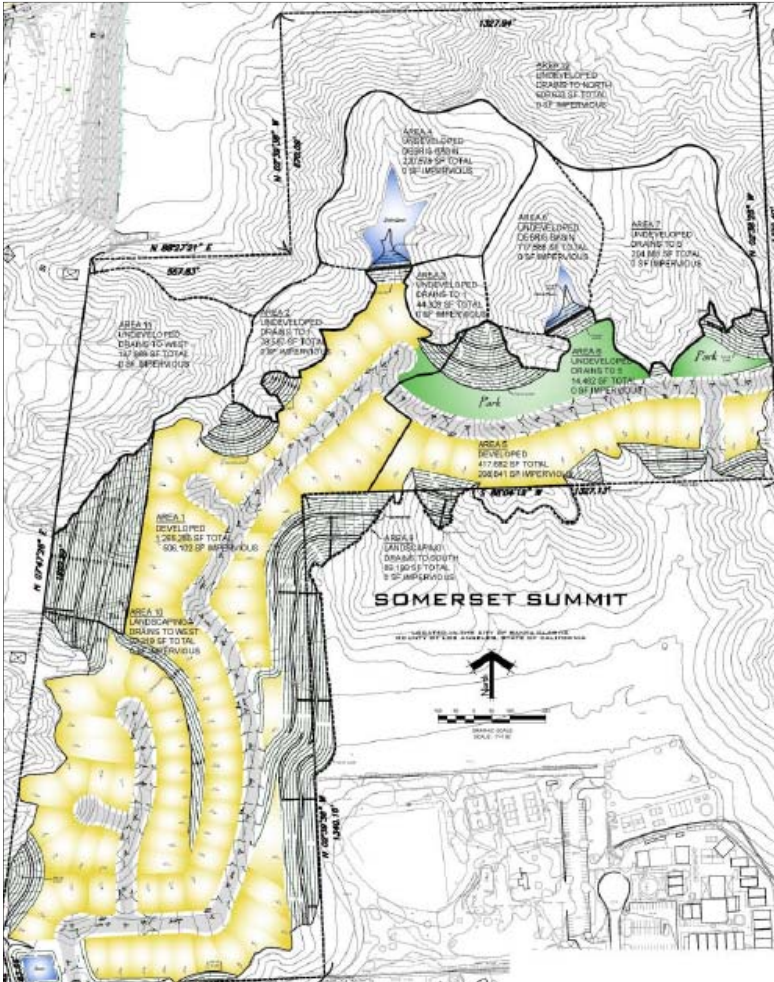

Somerset Summit

Southeast of Haskell Canyon Road and Copper Hill Drive

- Proposed 98 single-family lot subdivision,
- Includes open space, recreation trails, and debris basin