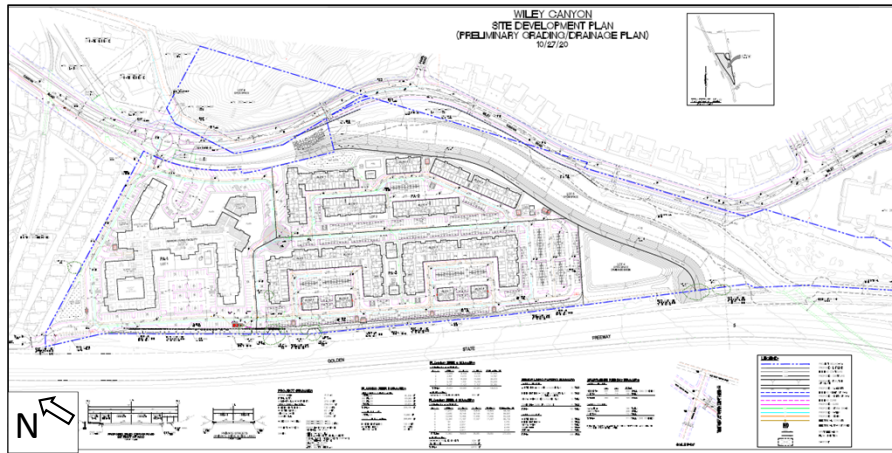

# Wiley Canyon

**Wiley Canyon Road between Calgrove Boulevard & Wabuska Street**

- Four-story Senior Living Facility with 217 units, including independent senior apartments, assisted living, and memory care units
- 8,900 square feet of commercial space
- 379 apartments ranging from two- to four-stories