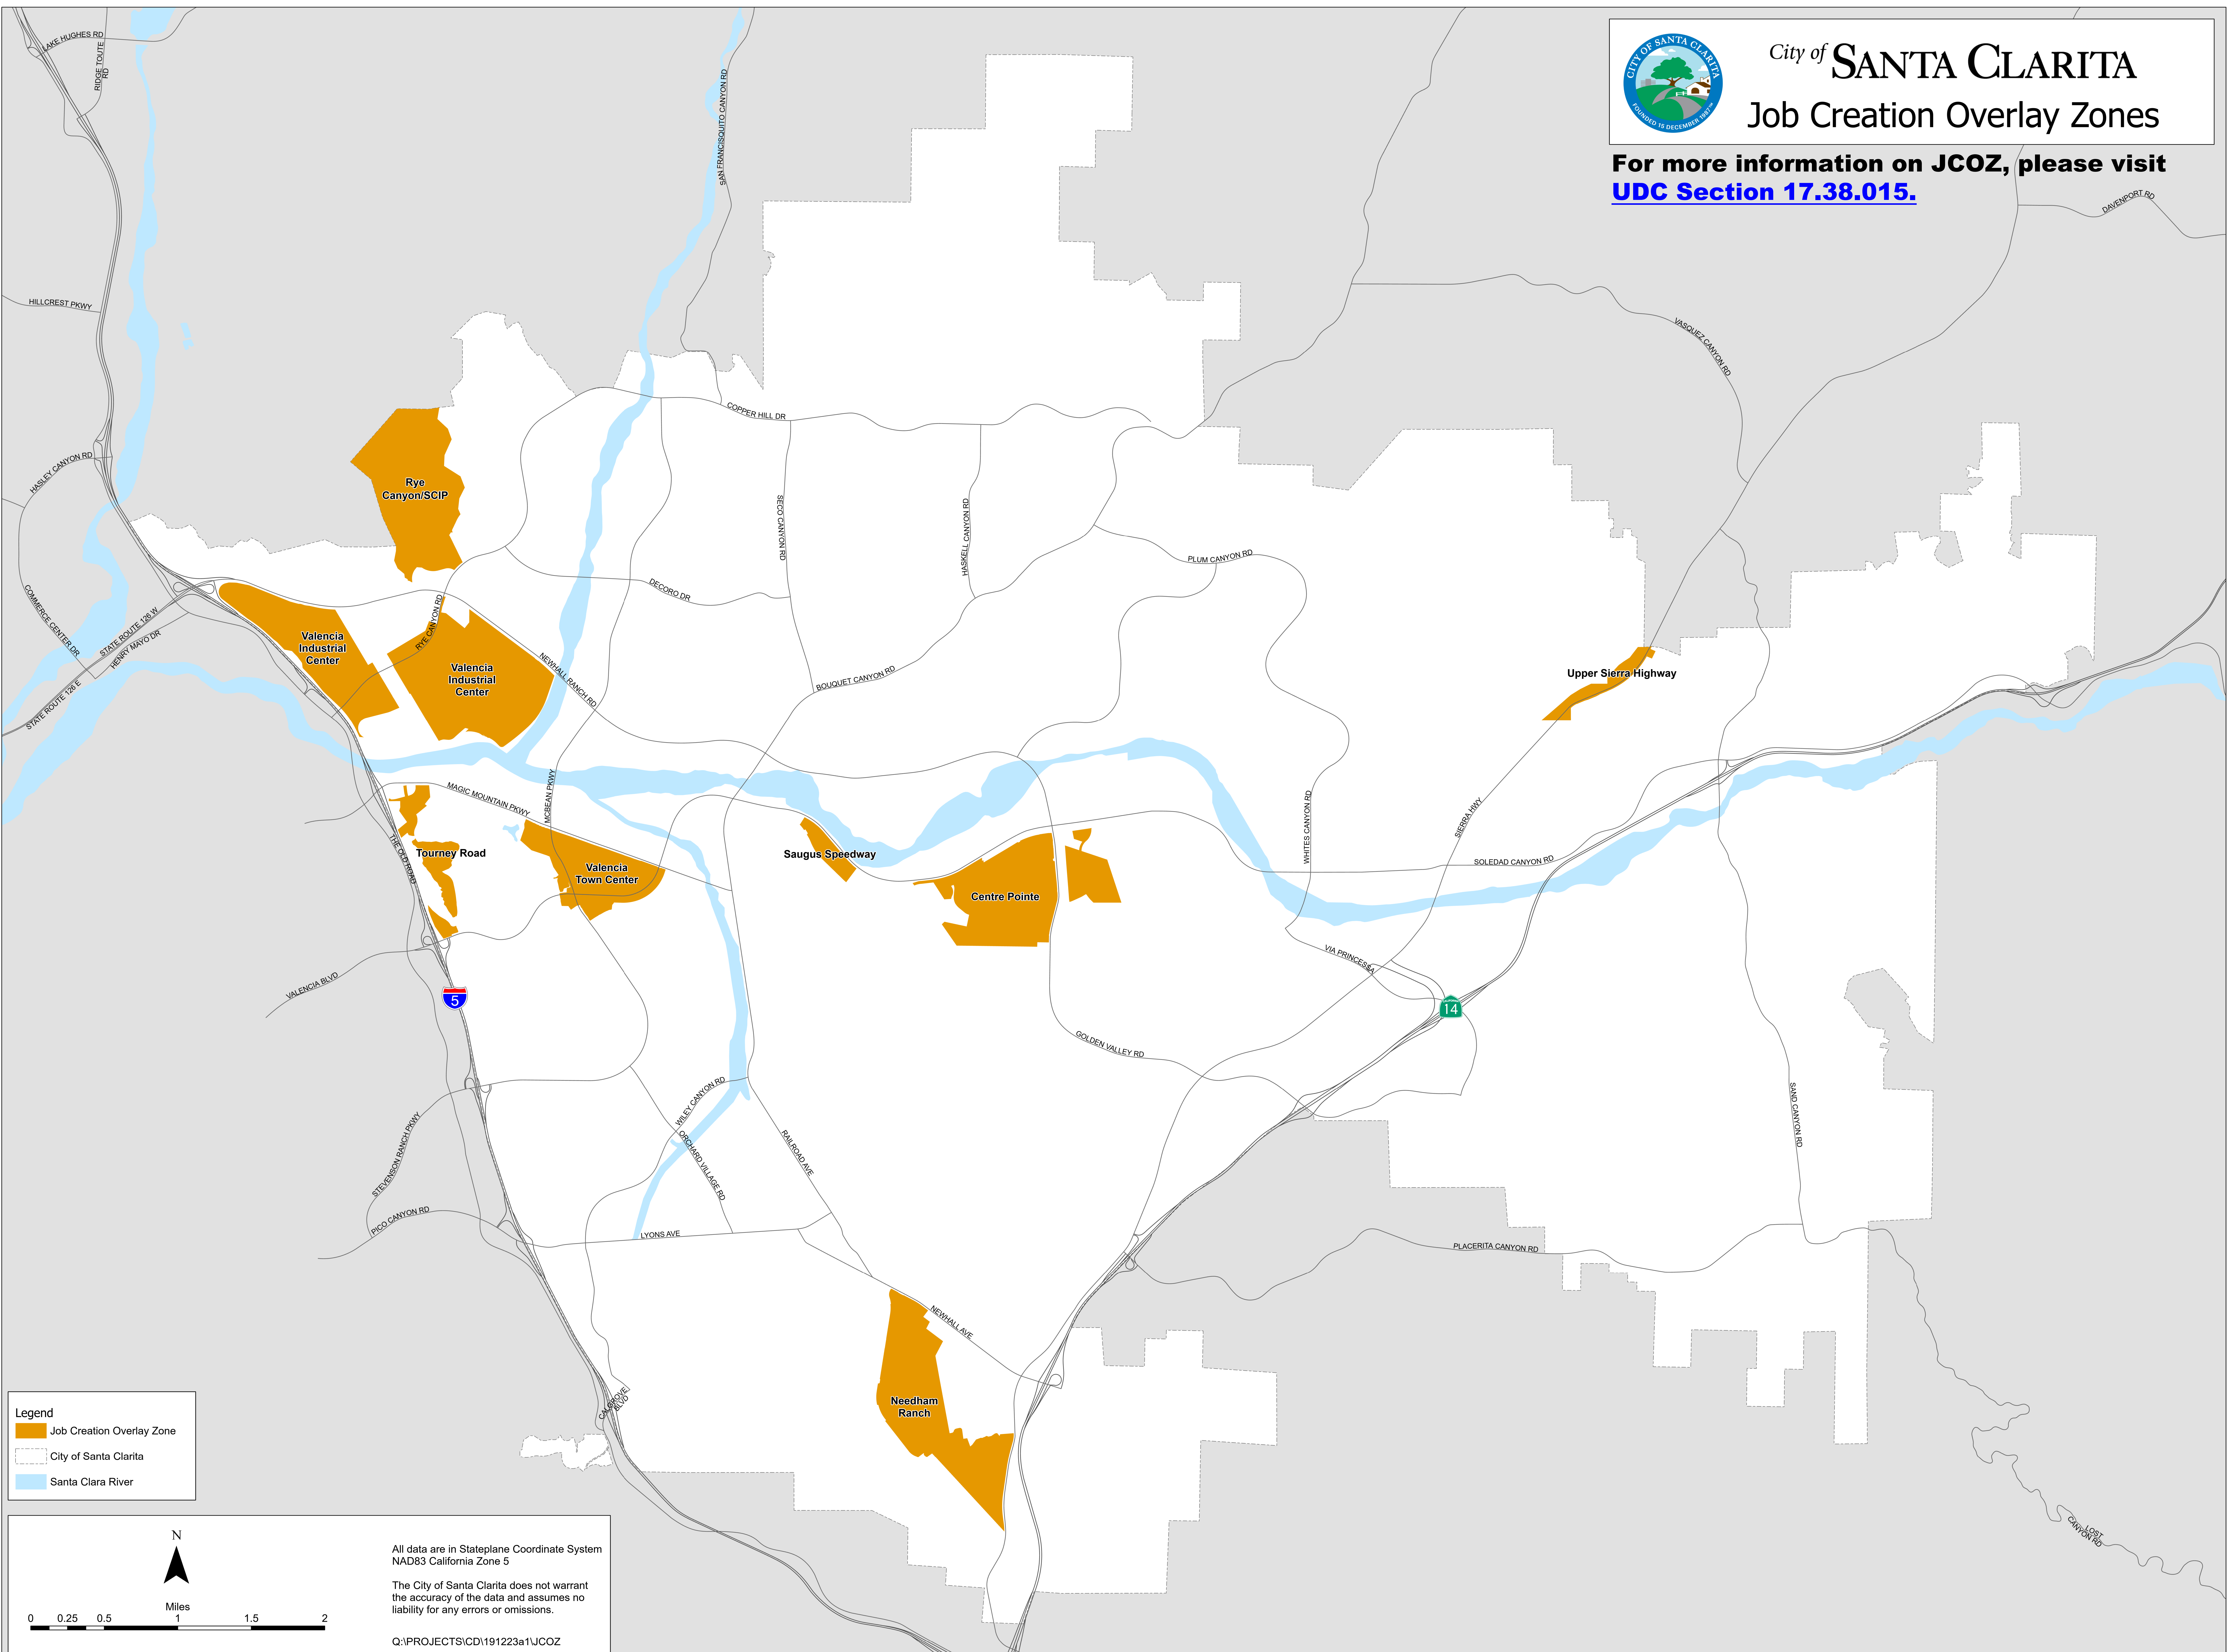

City of SANTA CLARITA Job Creation Overlay Zones

For more information on JCOZ, please visit [UDC Section 17.38.015](#).

Legend

- Job Creation Overlay Zone
- City of Santa Clarita
- Santa Clara River

All data are in Stateplane Coordinate System NAD83 California Zone 5

The City of Santa Clarita does not warrant the accuracy of the data and assumes no liability for any errors or omissions.

Q:\PROJECTS\CD\191223a1\JCOZ