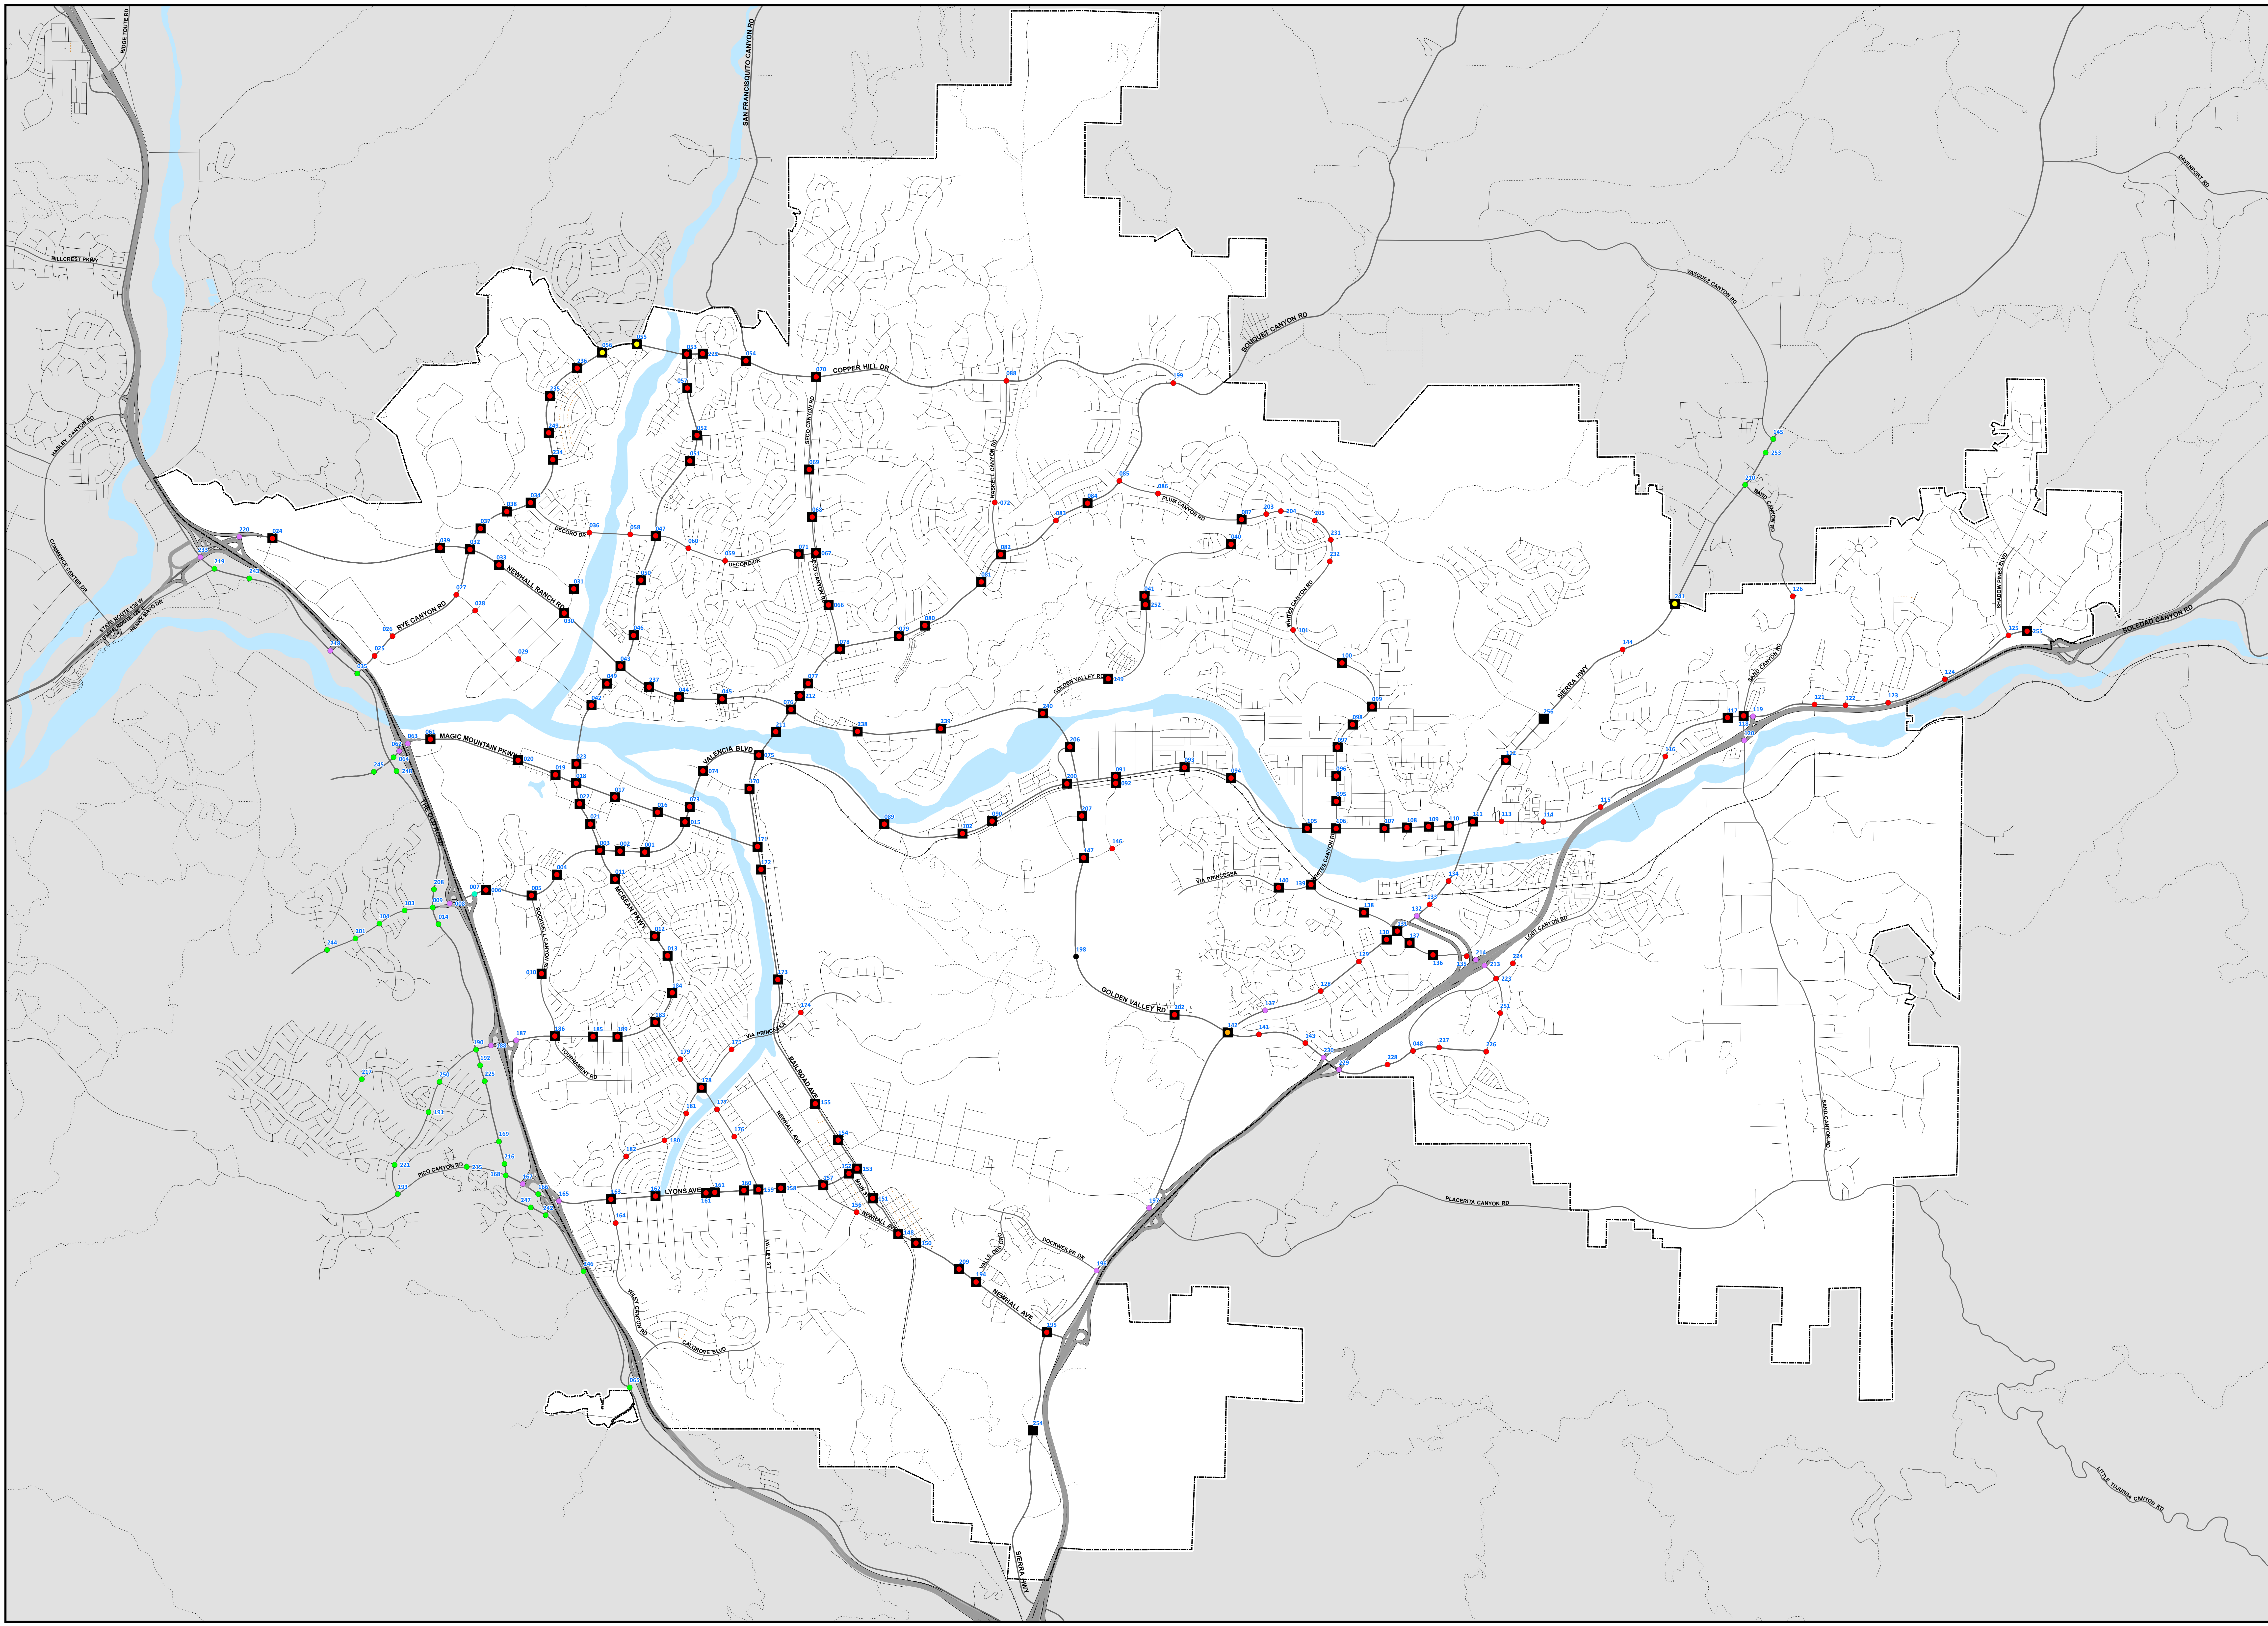

City of SANTA CLARITA
**Traffic Signal
Battery Backup Locations**
Last Update: March 2019

Signal Location/Jurisdiction

- Caltrans
- City
- City/Caltrans
- City/County
- County
- Proposed

Existing Battery Backup System

- Existing Battery Backup System

Water Features

- Water Features

City of Santa Clarita boundary

- City of Santa Clarita boundary

0.5 Miles

© PROJECTS/MASTER/Signs/mtdrfs_infra_battery.mxd